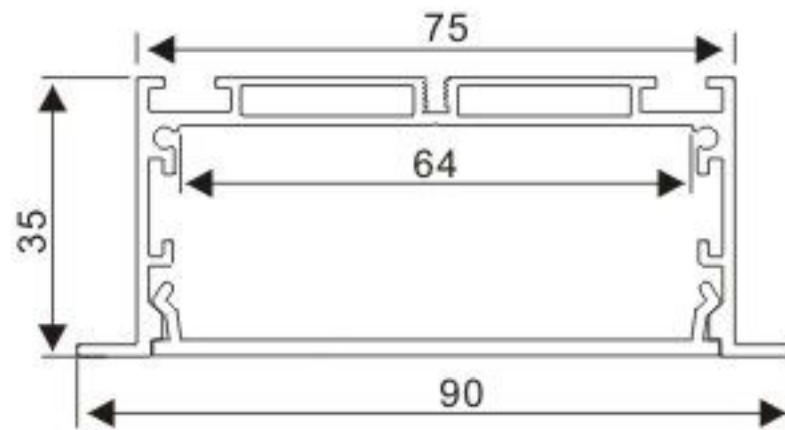

Connector IL

BT046-RD

PC Frosted cover

Aluminium end cap

BT047-R1

BT047-R1D

PC diffused cover

Aluminium End Cap without hole