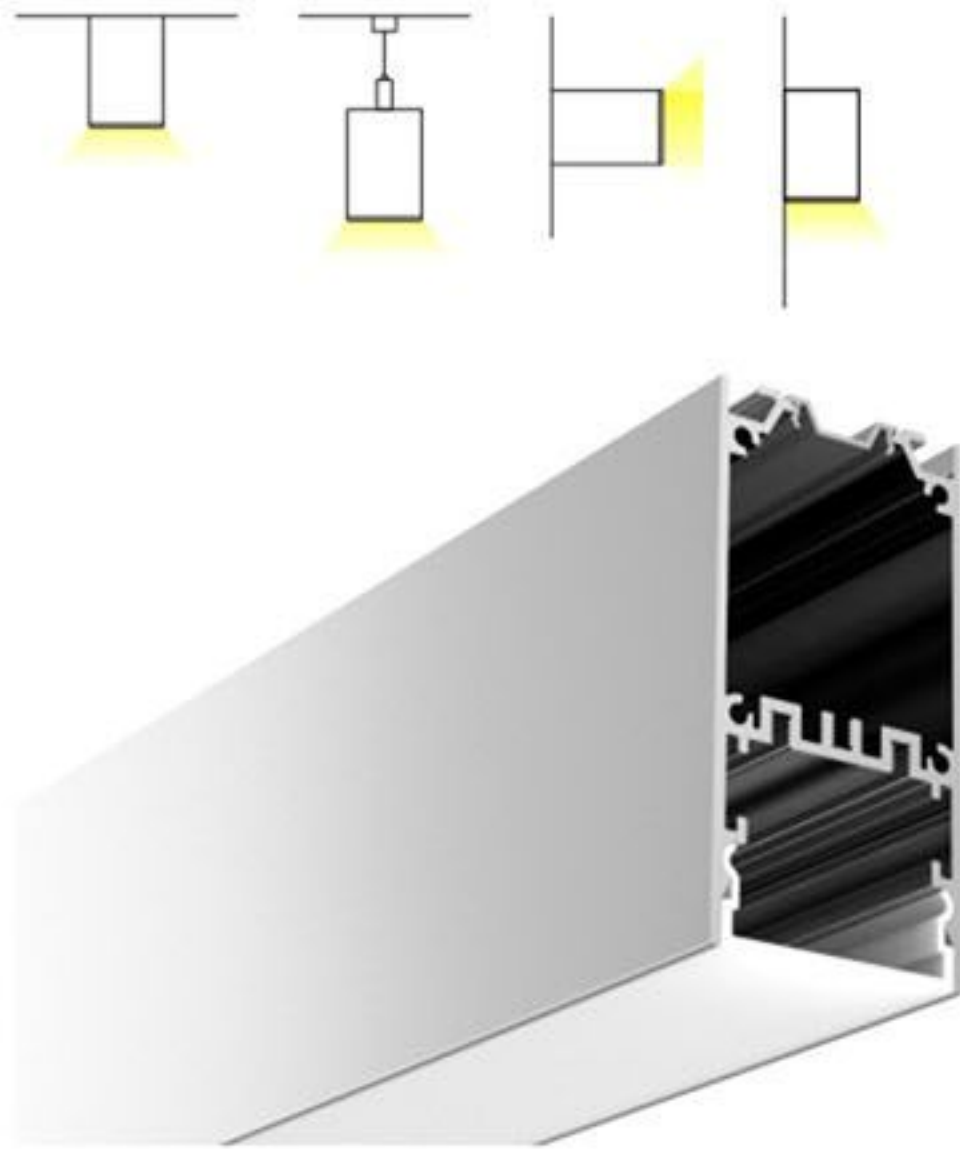

Connector L

Connector X

Connector IL

Pendent

Surface/Wall

BT3875

PC Frosted cover

Aluminium End Cap without hole