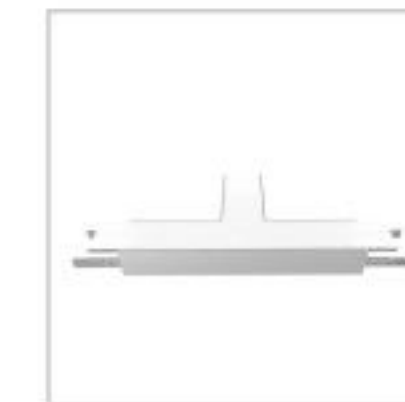

PC Frosted cover

Aluminium end cap