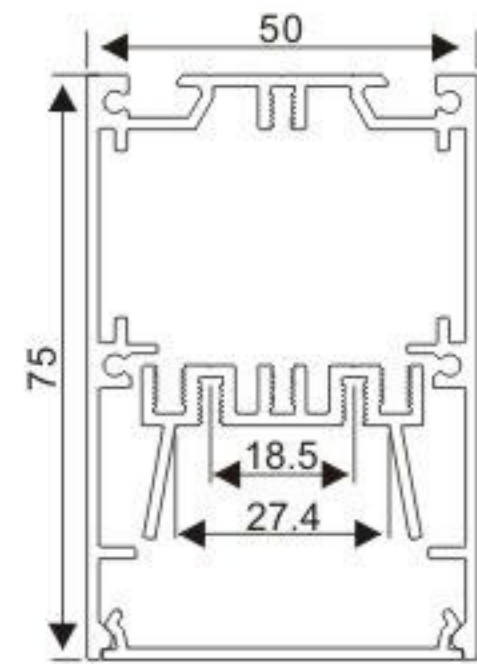

Connector IL

BT3875-D

PC Frosted cover

Aluminium end cap

BT5075-R

BT5075-RD

PC Frosted cover

Aluminium End Cap without hole