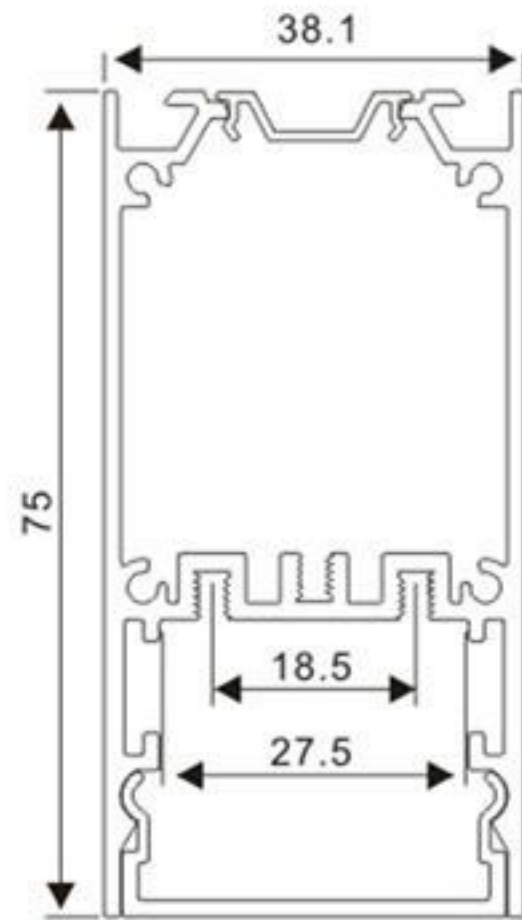

Connector L

Connector X

Connector IL

Pendent

Surface/Wall

BT3875

PC Frosted cover

Aluminium End Cap without hole