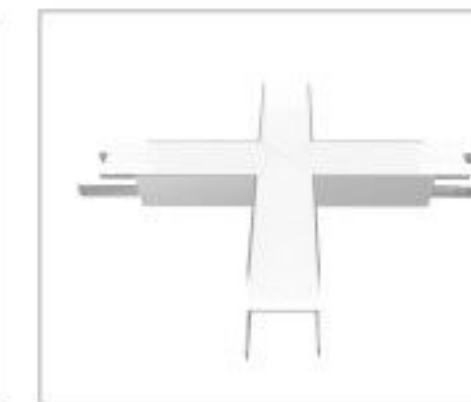

PC Frosted cover

Alumminium end cap

Aluminium profile

LED strip:5730 LED 60LEDs/M,30W/M

LED Driver

Stainless Clip

Connector T

Connector L