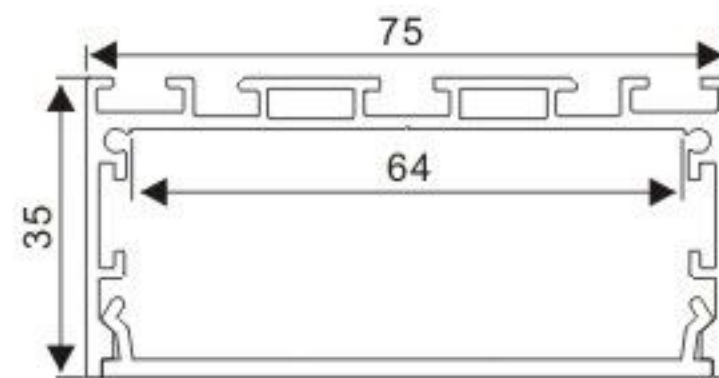

Connector X

Connector IL

BT048-R1

PC diffused cover

Aluminium End Cap without hole

Aluminium profile

LED strip:5730 LED
60LEDs/M,30W/M

LED Driver