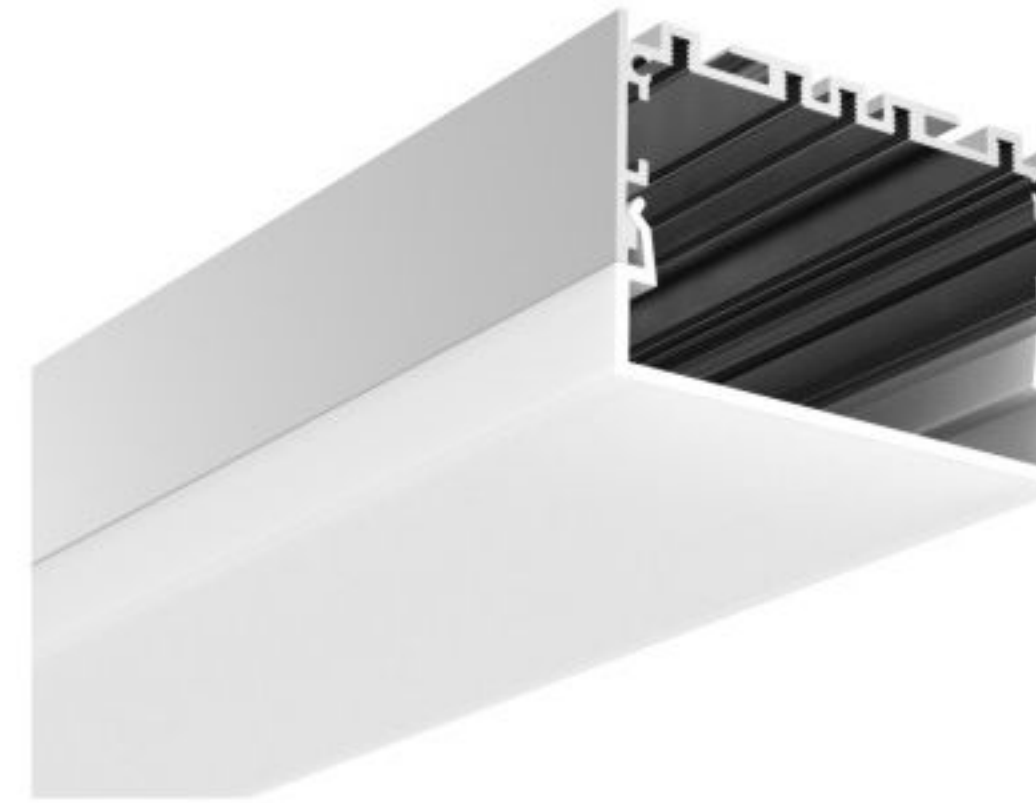

Connector T

Connector L

Connector X

Connector IL

BT7535

BT7535-D

PC diffused cover

Aluminium End Cap without hole