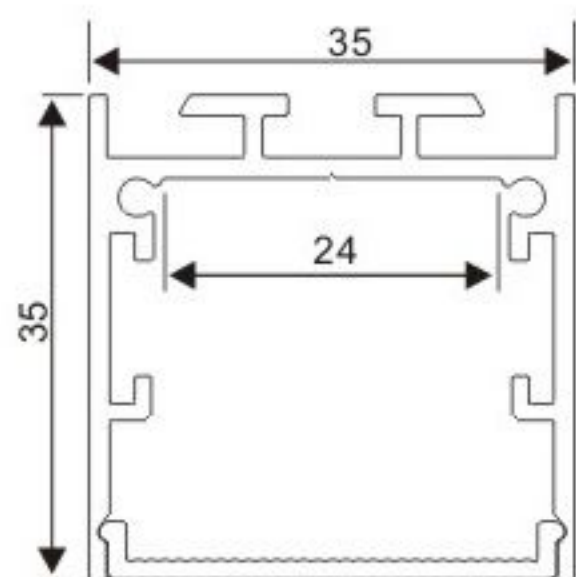

BT018-R3

Aluminium profile