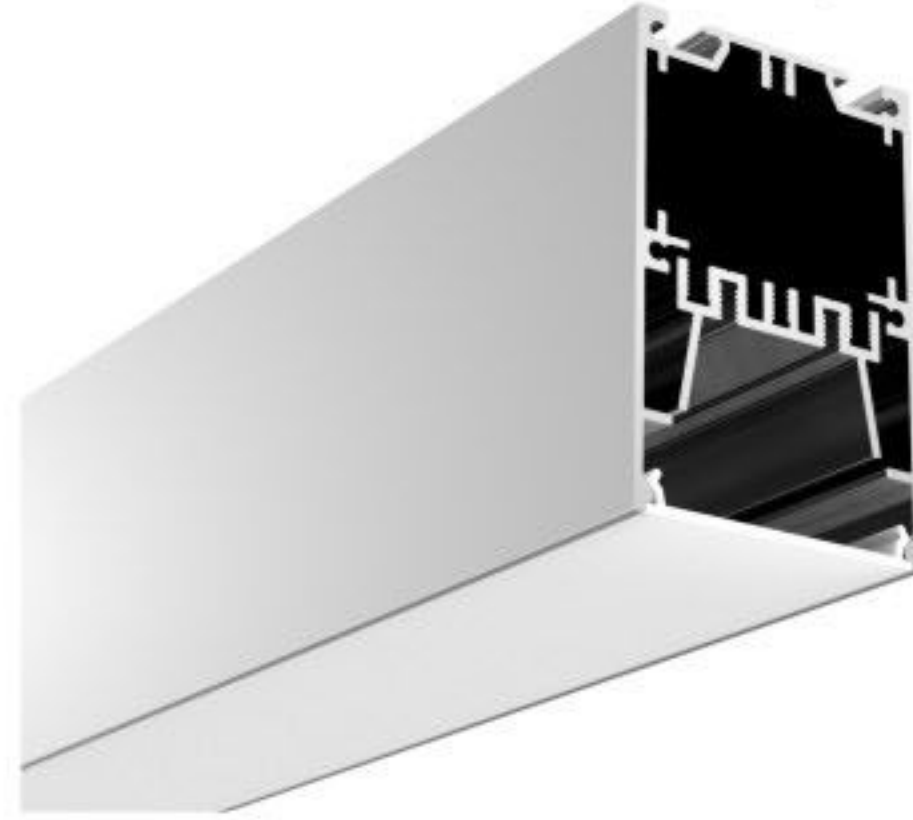

Connector IL

BT3875-D

PC Frosted cover

Aluminium end cap

BT5075-R

BT5075-RD

PC Frosted cover

Aluminium End Cap without hole

PC Frosted cover

Aluminium end cap

Aluminium profile

LED Module: 2835 LED 28W/1.2M

LED Driver

Internal Clip

Stainless Clip

Steel wire