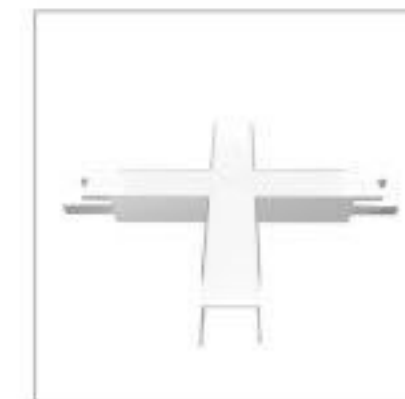

Steel wire

Recessed

BT6875

BT6875-D

PC Frosted cover

Aluminium End Cap without hole

PC Frosted cover

Aluminium end cap