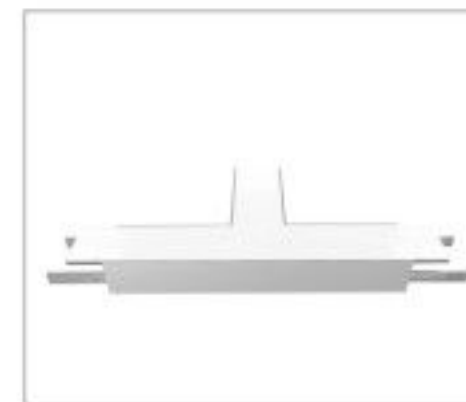

PC Frosted cover

Alumminium end cap

Aluminium profile

LED strip:5730 LED 60LEDs/M,30W/M

LED Driver

Stainless Clip

Connector T

Connector L