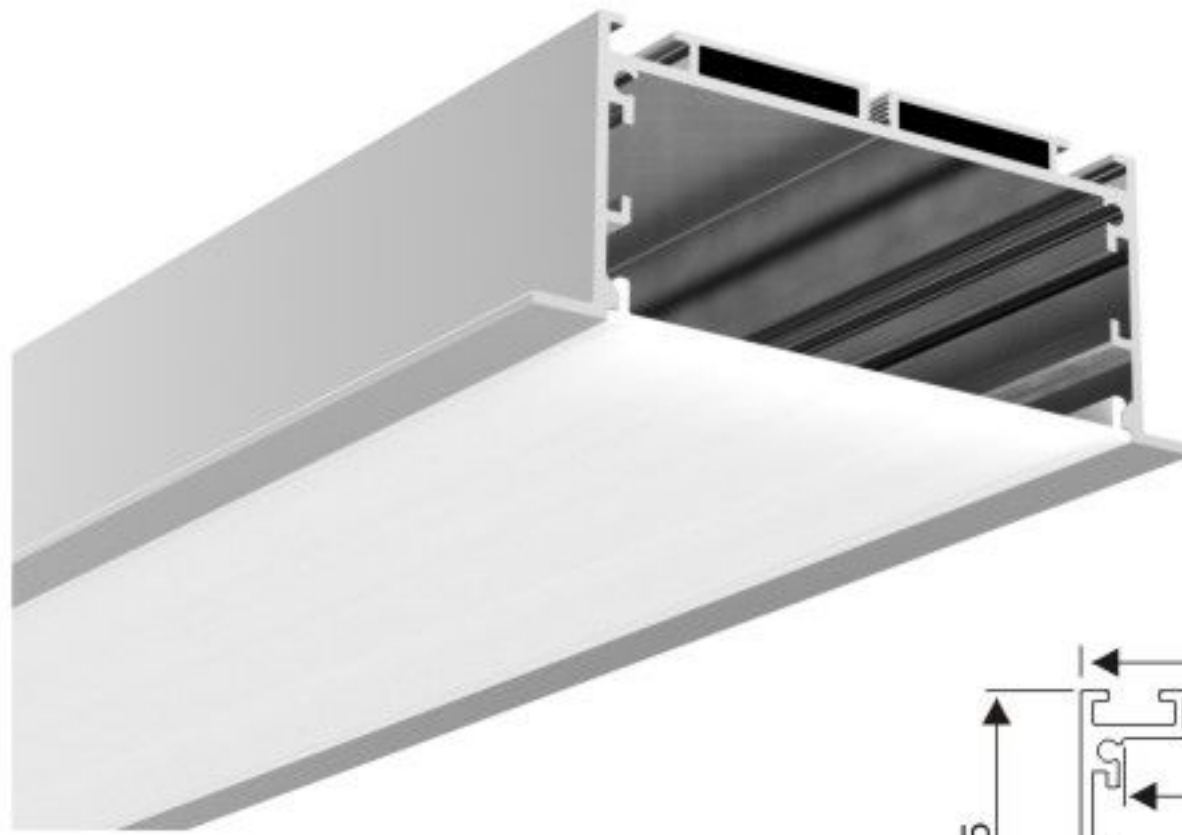

Connector IL

BT046-RD

PC Frosted cover

Aluminium end cap

BT047-R1

BT047-R1D

PC diffused cover

Aluminium End Cap without hole