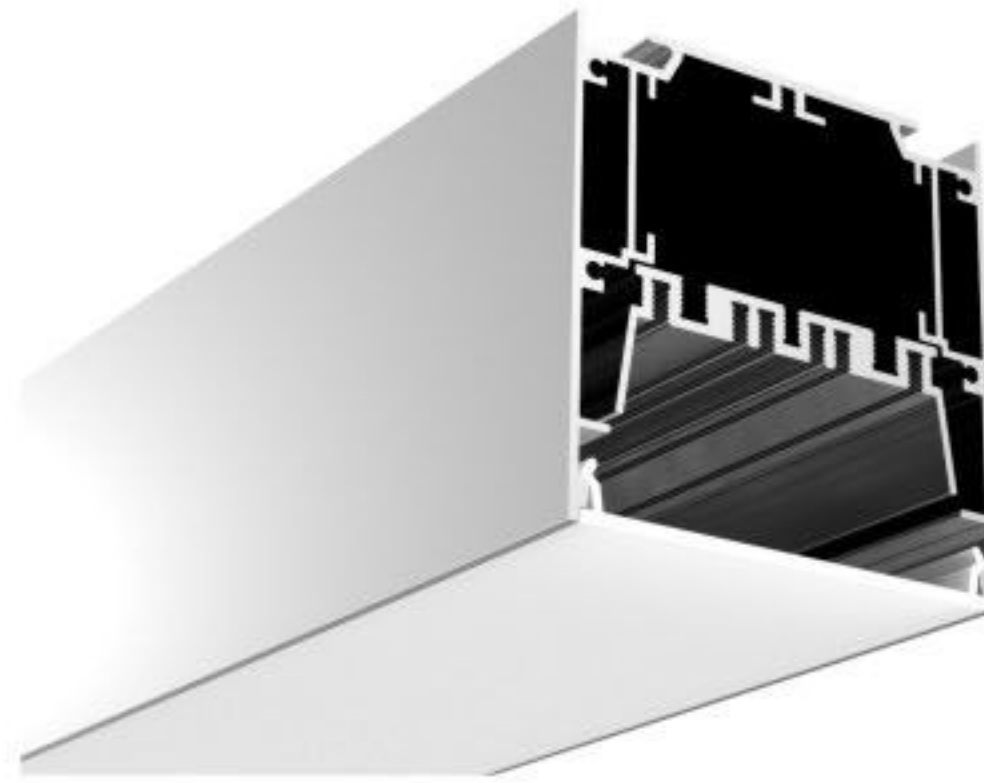

Connector T

Connector L

Connector X

Connector IL

BT7575-R

PC Frosted cover

Aluminium End Cap without hole

Aluminium profile