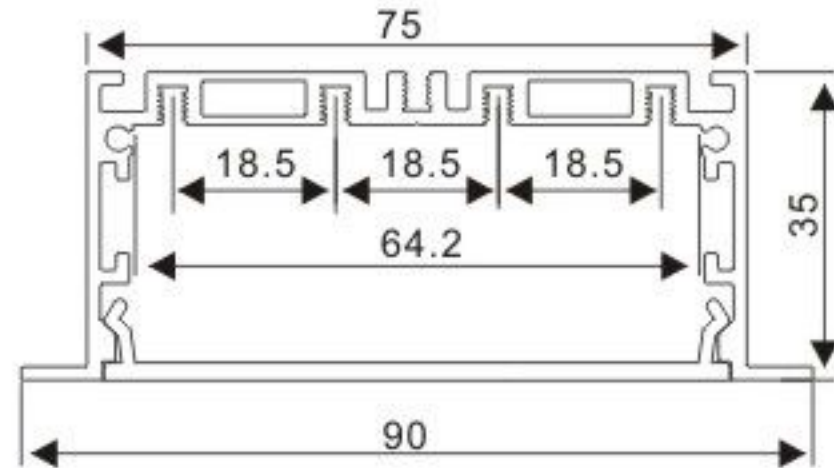

Connector L

Connector X

Connector IL

BT6535-D

PC Frosted cover

Alumminium end cap

BT9035

BT9035-D