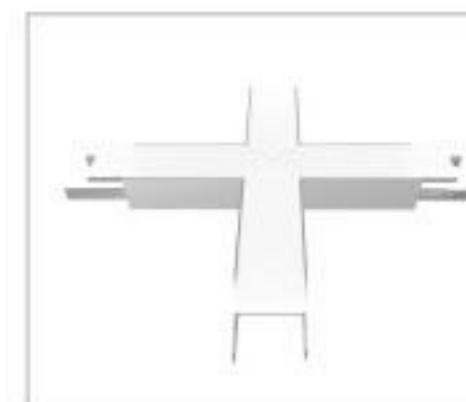

Aluminium End Cap without hole

LED Module:2835 LED 54W/1.2M

LED Driver

Connector T

Connector L

Connector X

Connector IL

Stainless Clip