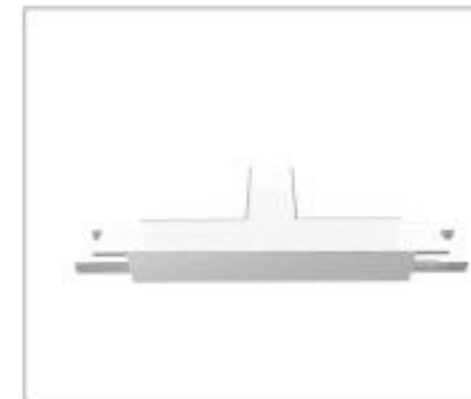

PC diffused cover

Aluminium End Cap without hole

Aluminium profile

LED Module: 2835 LED 42W/1.2M

LED Driver

Stainless Clip

PC Frosted cover

Aluminium end cap