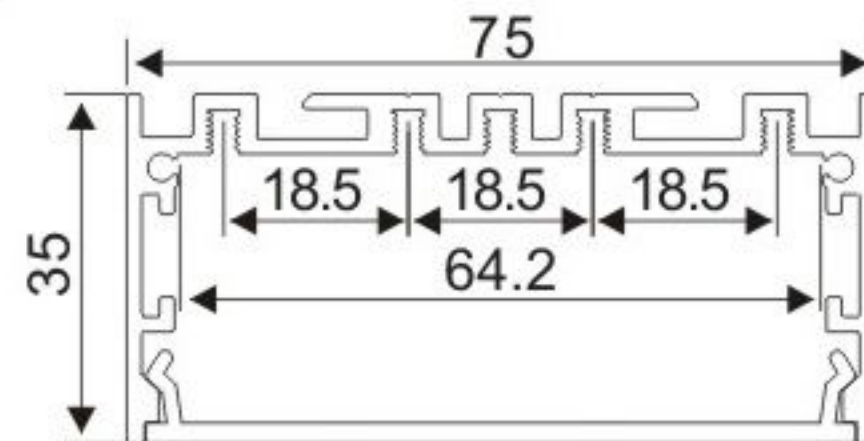

Connector T

Connector L

Connector X

Connector IL

BT7535

BT7535-D

PC diffused cover

Aluminium End Cap without hole