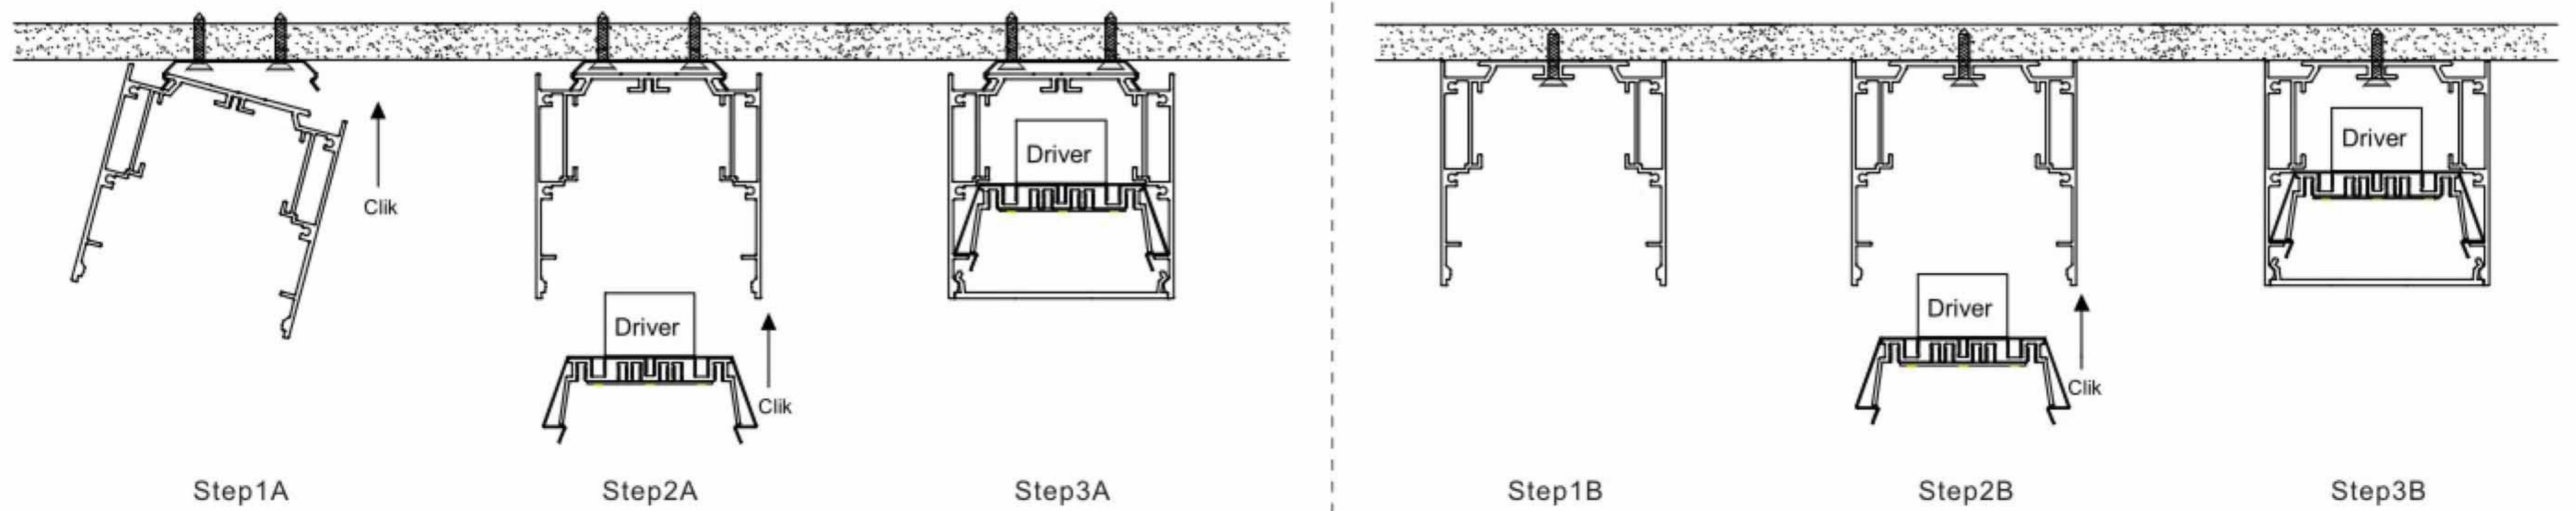

Connector L

Connector X

Connector IL

Pendent

Surface/Wall

BT3875

PC Frosted cover

Aluminium End Cap without hole