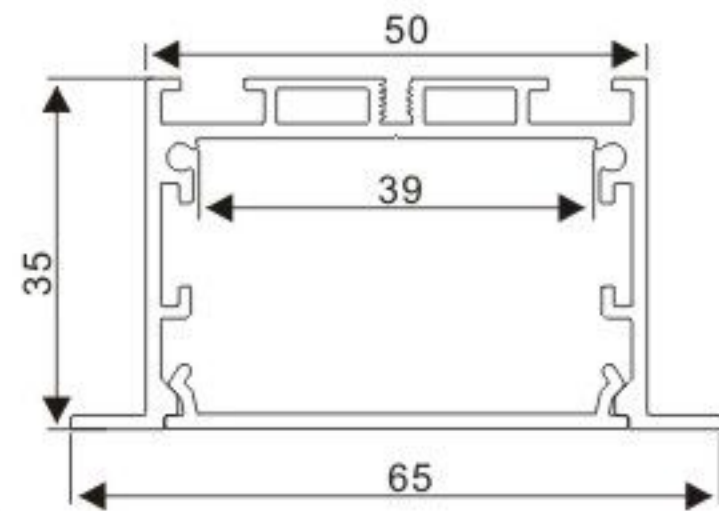

Steel wire

Connector T

Connector L

Connector X

Connector IL

Aluminium End Cap
without hole

Stainless Clip

BT045-R