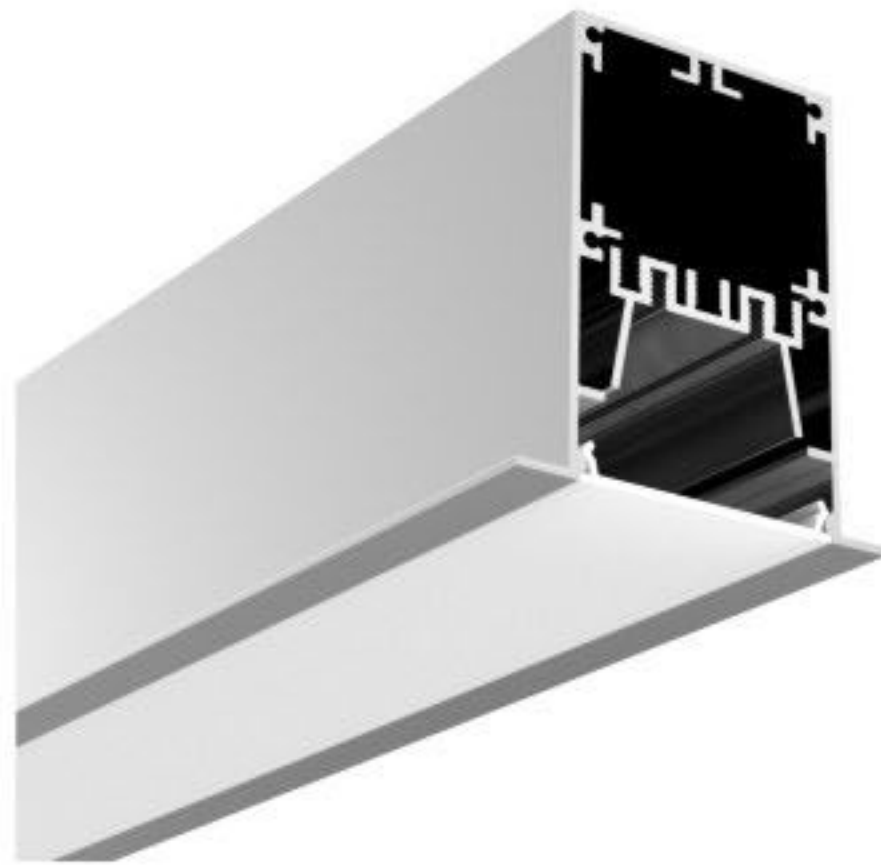

Steel wire

Recessed

BT6875

BT6875-D

PC Frosted cover

Aluminium End Cap without hole

PC Frosted cover

Aluminium end cap