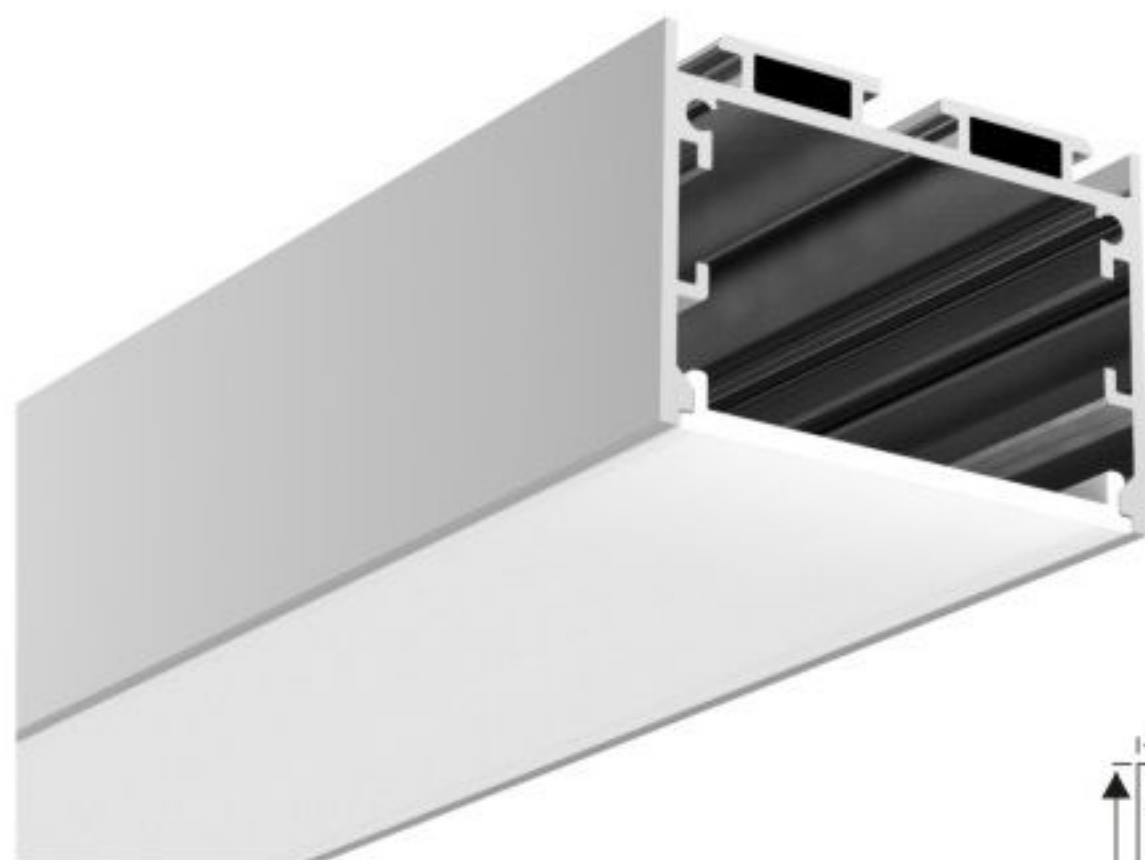

Stainless Clip

Connector T

Connector L

Connector X

Connector IL

BT046-R

PC diffused cover

Aluminium End Cap without hole