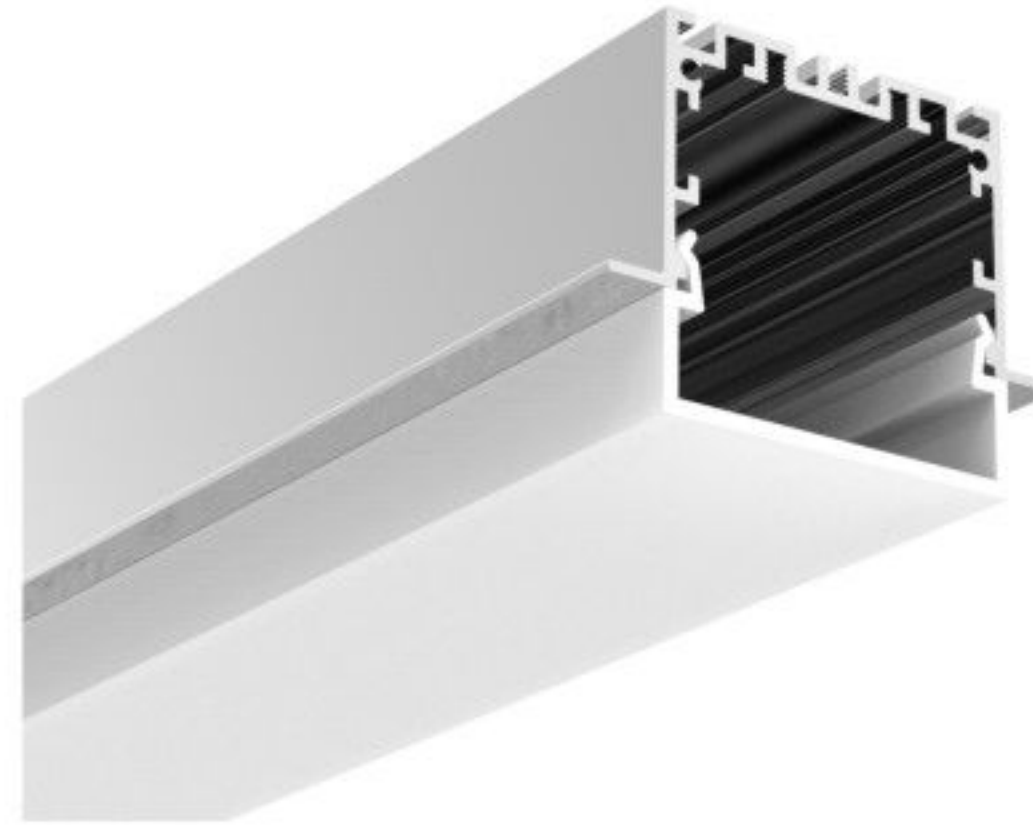

Stainless Clip

Steel wire

Connector T

Connector L

Connector X

Connector IL

BT048-R1D

PC Frosted cover

Aluminium end cap

BT6535

BT6535-D

PC diffused cover

Aluminium End Cap without hole

PC Frosted cover

Aluminium end cap

Aluminium profile