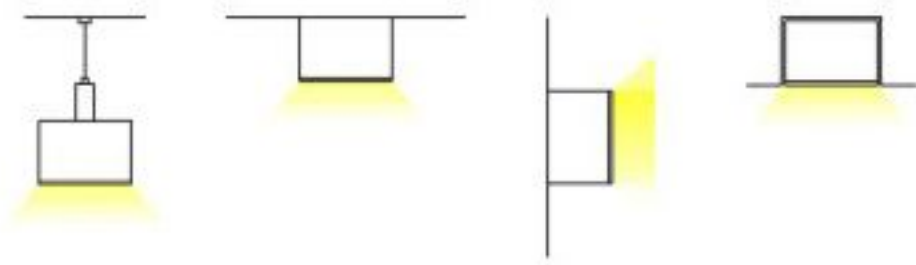

LED Module:2835 LED
28W/1.2M

LED Driver

Stainless Clip

Connector T

Connector L

Connector X

Connector IL

BT5035