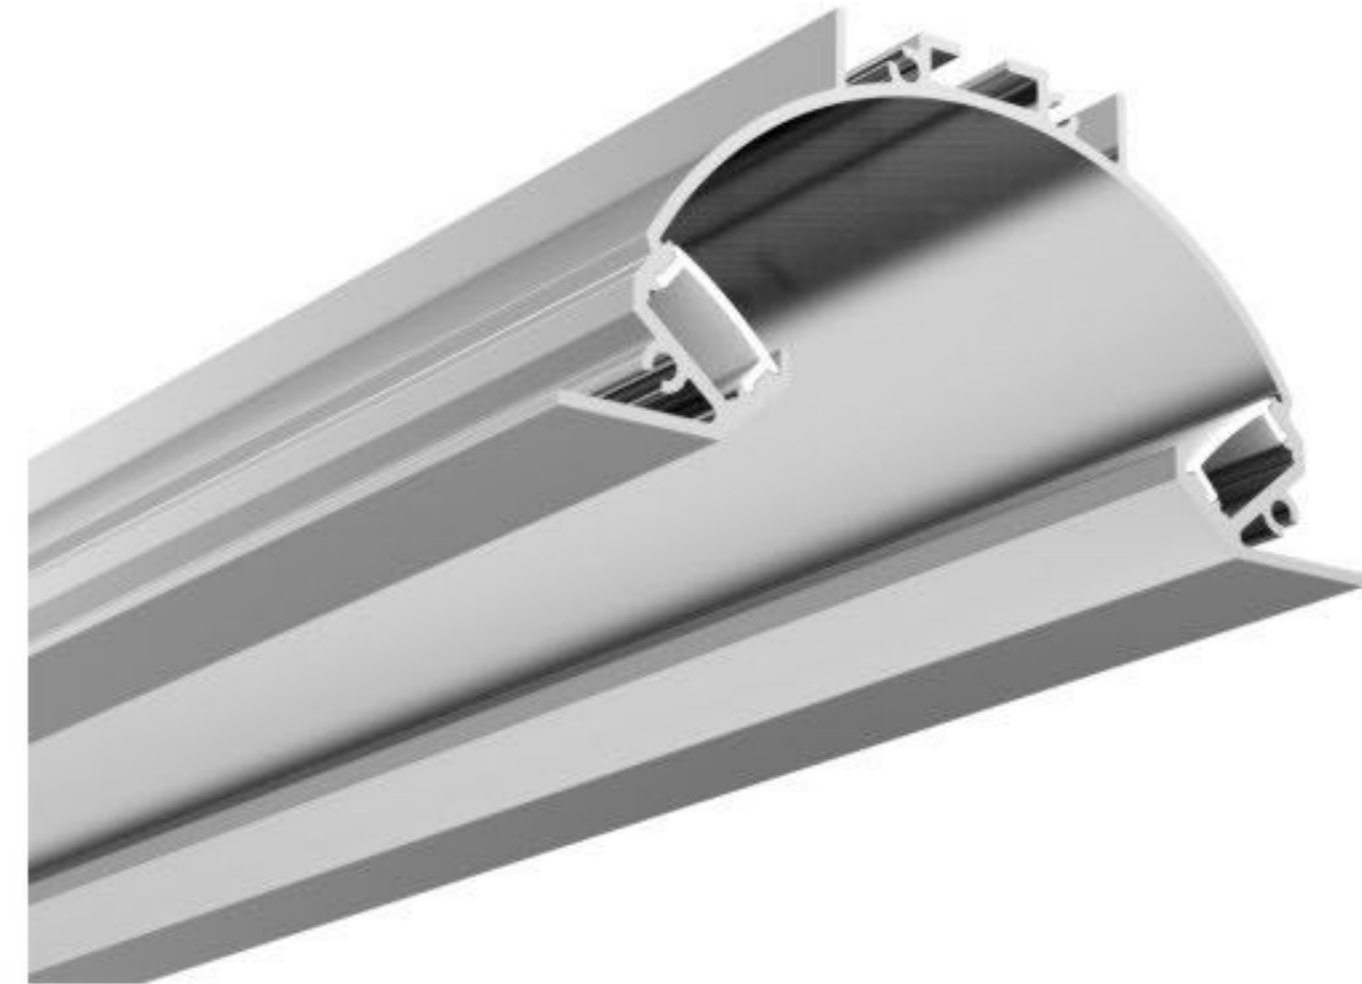

Connector IL

Stainless Clip

BT059-R