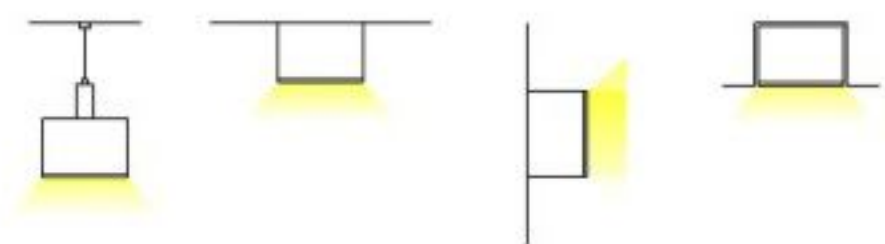

Connector T

Connector L