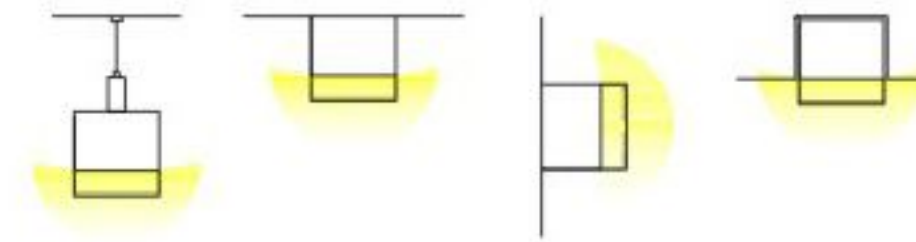

Connector T

Connector L

Connector X

Connector IL

BT7535

BT7535-D

PC diffused cover

Aluminium End Cap without hole