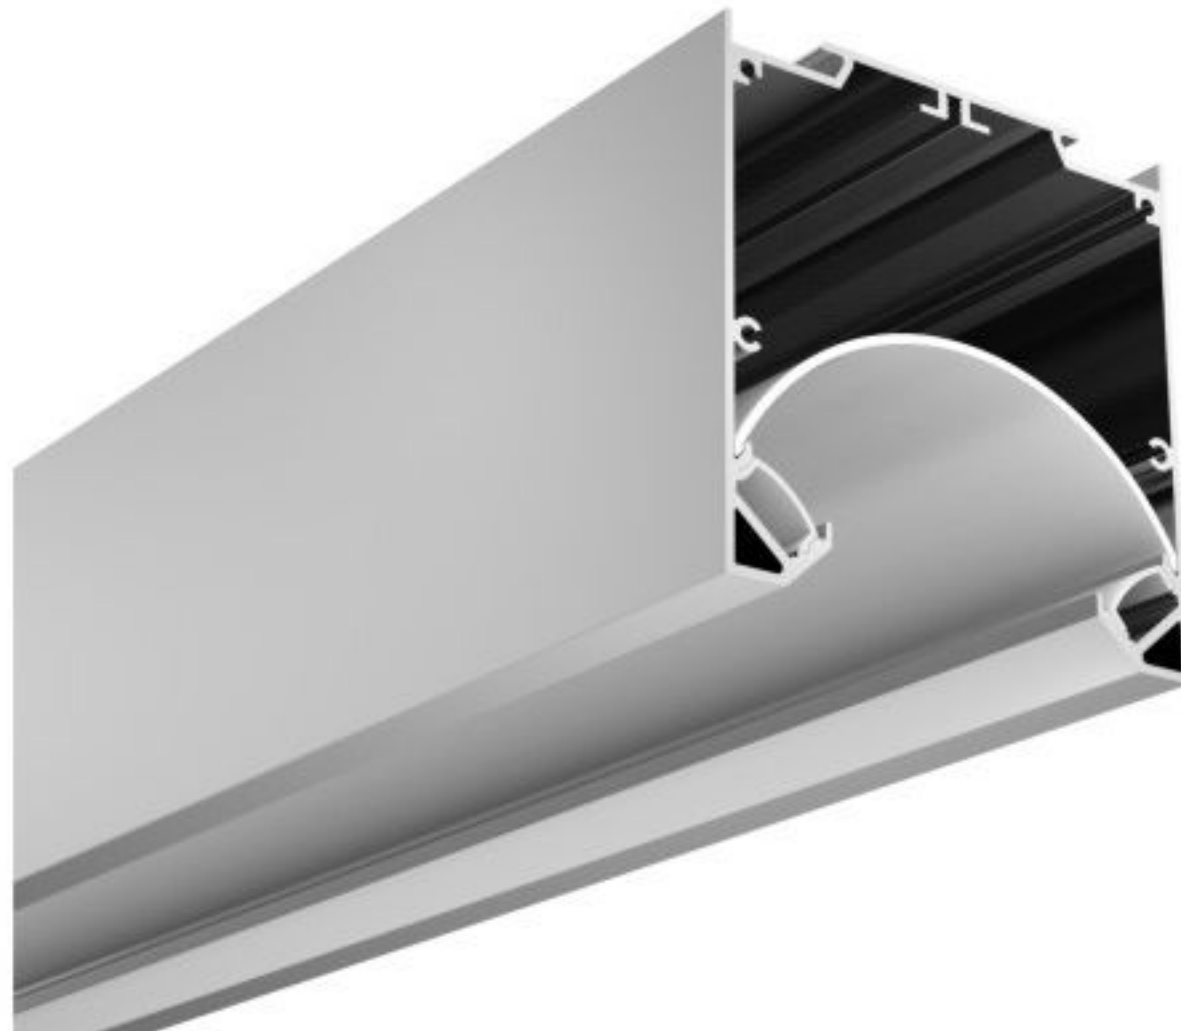

Aluminium profile

PMMA opal matte cover
PMMA semi-clear cover
PC diffused cover

Stainless Clip

Aluminium end cap

LED strip: 5730 LED
60LEDs/M, 30W/M

LED Driver

Steel wire

Aluminium profile