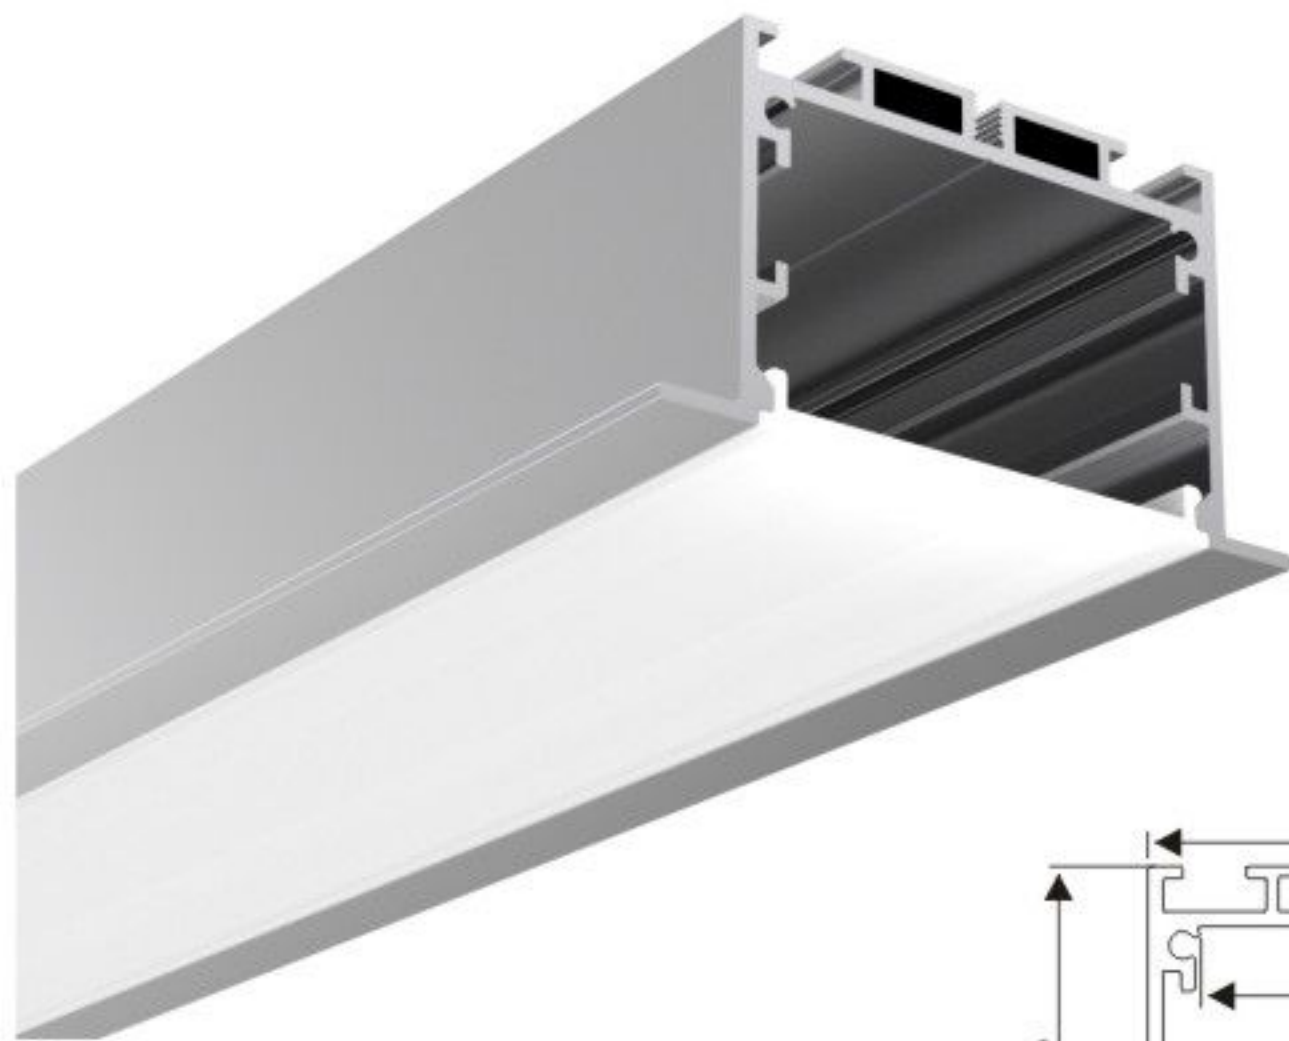

Steel wire

Connector T

Connector L

Connector X

Connector IL

Aluminium End Cap
without hole

Stainless Clip

BT045-R

BT045-RD

PC diffused cover

Aluminium End Cap without hole

PC Frosted cover

Aluminium end cap

Aluminium profile

LED strip: 5730 LED 60LEDs/M, 30W/M

LED Driver