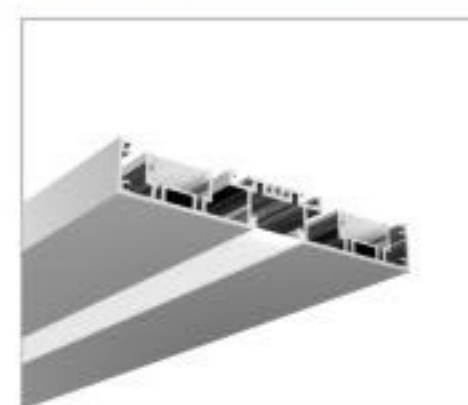

PMMA opal matte cover
PMMA semi-clear cover
PC diffused cover

Aluminium End Cap
without hole

Stainless Clip

LED Module:2835 LED
28W/1.2M

LED Driver

Steel wire

BT15023

Aluminium profile