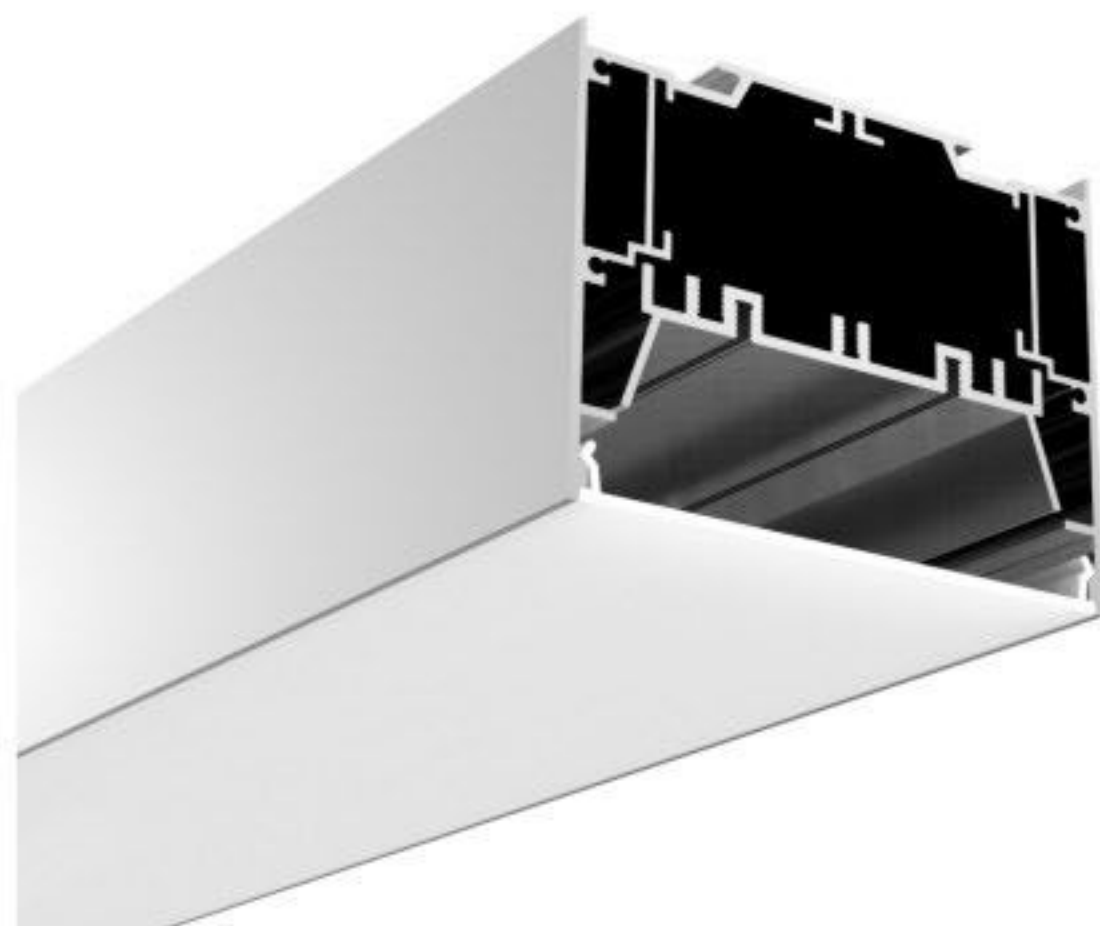

Connector IL

BT7575-RD

PC Frosted cover

Aluminium end cap

BT10075-R

Connector T

Connector L

Connector X