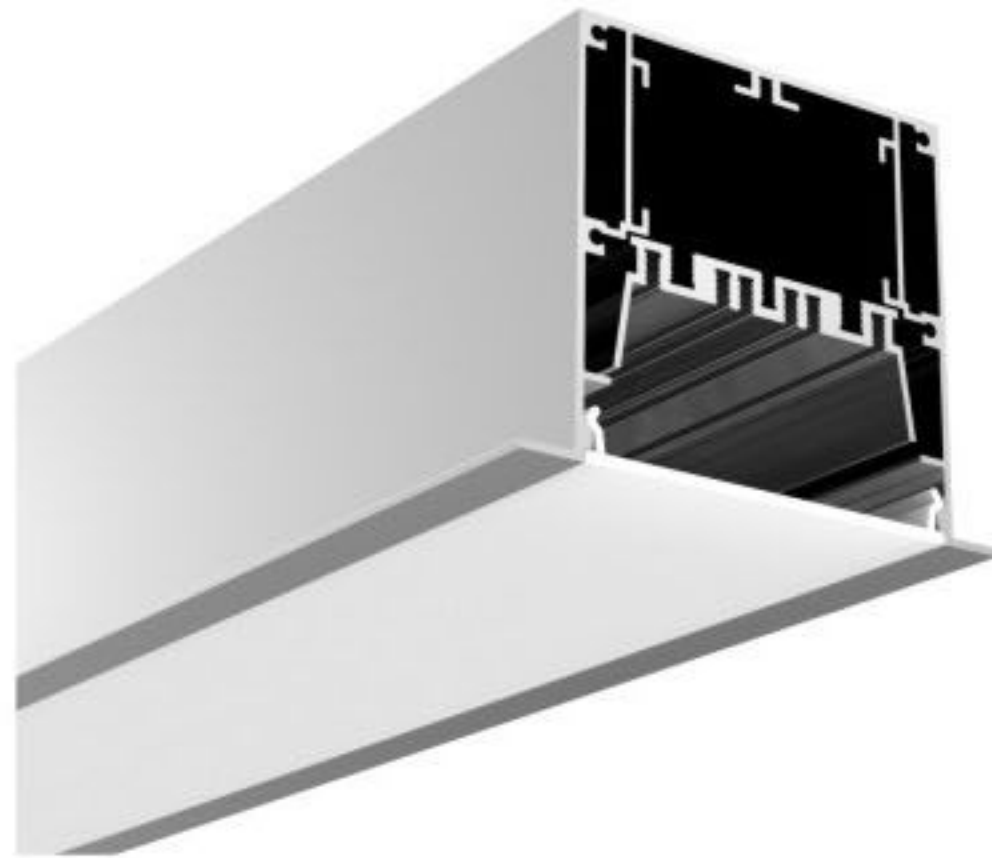

LED Module: 2835 LED 28W/1.2M

LED Driver

BT9575-R