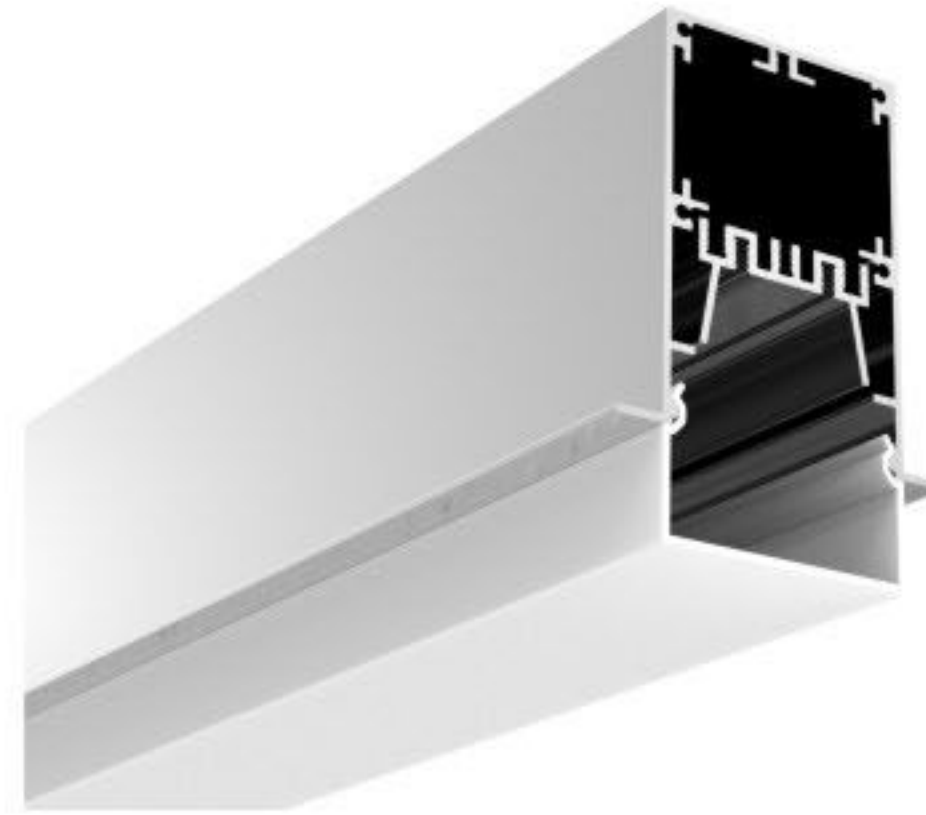

Steel wire

Recessed

BT6875

BT6875-D

PC Frosted cover

Aluminium End Cap without hole

PC Frosted cover

Aluminium end cap