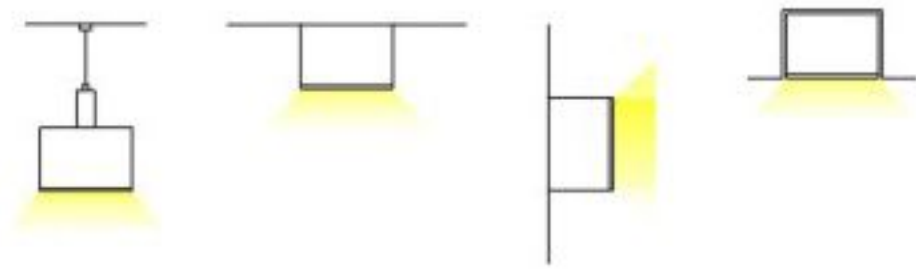

Connector T

Connector L

Connector X

Connector IL

BT7535

BT7535-D

PC diffused cover

Aluminium End Cap without hole