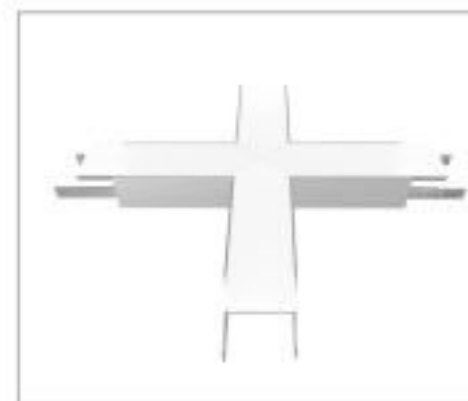

Connector IL

BT7575-RD

PC Frosted cover

Aluminium end cap

BT10075-R

Connector T

Connector L

Connector X