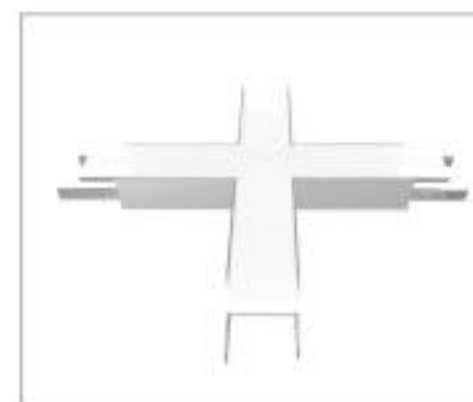

Connector X

Connector IL

Stainless Clip

Internal Clip

Steel wire

BT12335

Aluminium profile

PC Frosted cover