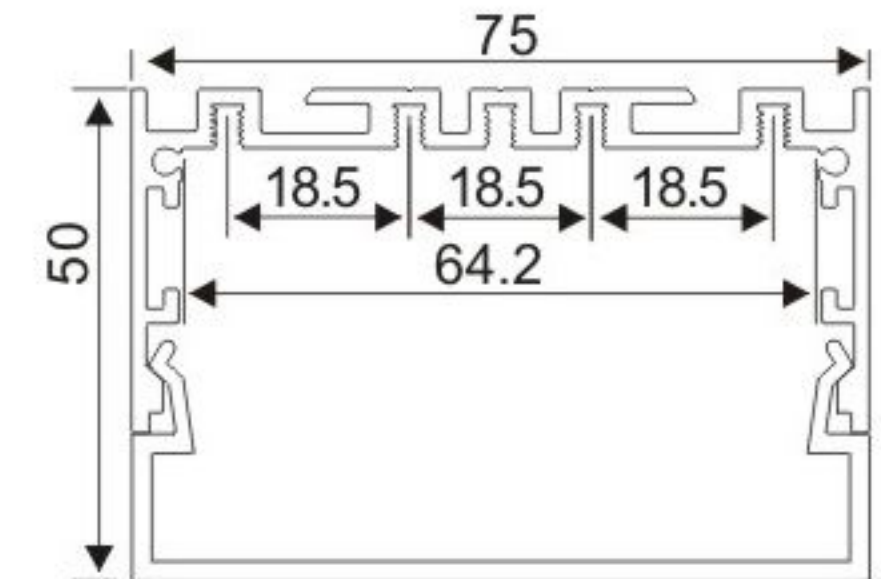

Connector T

Connector L

Connector X

Connector IL

BT7535

BT7535-D

PC diffused cover

Aluminium End Cap without hole