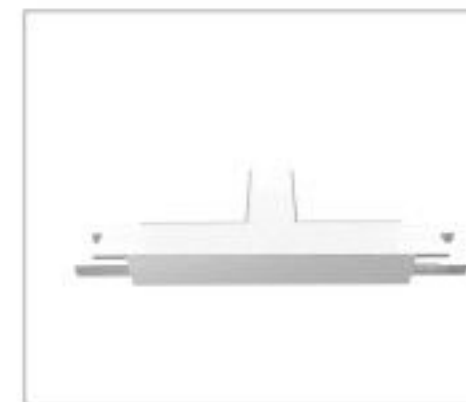

Stainless Clip

Steel wire

Connector T

Connector L

Connector X

Connector IL

BT048-R1D

PC Frosted cover

Aluminium end cap

BT6535

BT6535-D

PC diffused cover

Aluminium End Cap without hole

PC Frosted cover

Aluminium end cap

Aluminium profile

LED Module:2835 LED
28W/1.2M

LED Driver

Stainless Clip

Connector T

Connector L

Connector X

Connector IL

BT5035