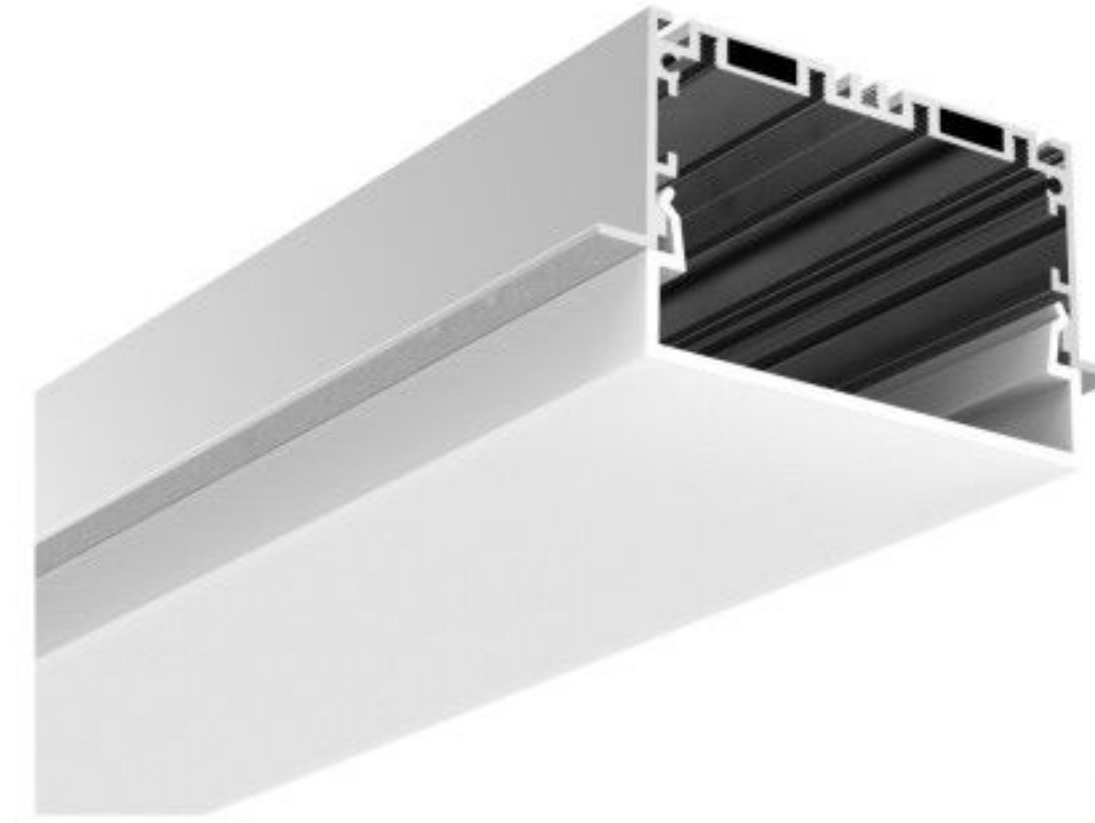

Connector L

Connector X

Connector IL

BT6535-D

PC Frosted cover

Alumminium end cap

BT9035

BT9035-D