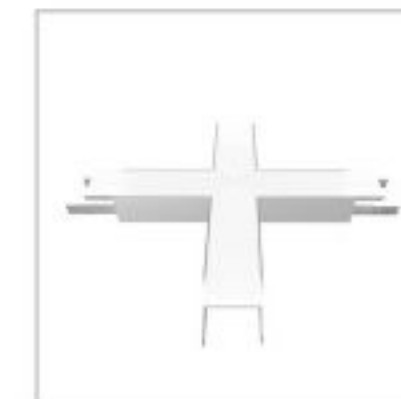

Connector X