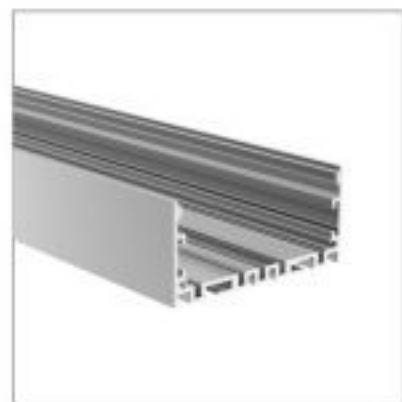

PC diffused cover