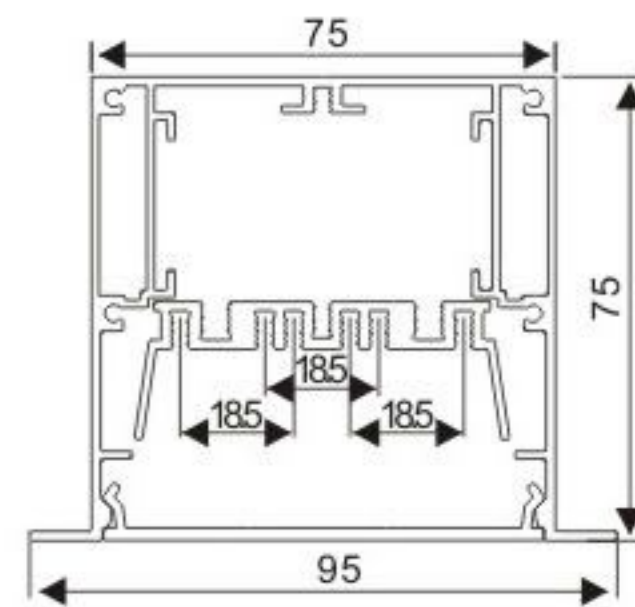

Stainless Clip

BT9575-R