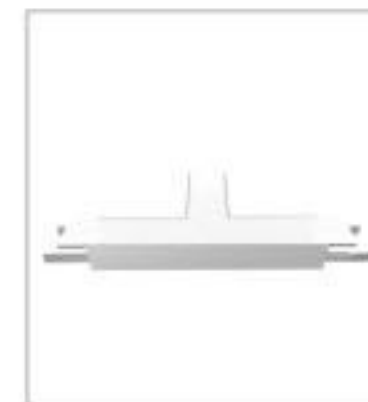

PC Frosted cover

Aluminium end cap

Aluminium profile

LED Module: 2835 LED 28W/1.2M

LED Driver

Internal Clip

Stainless Clip

Steel wire