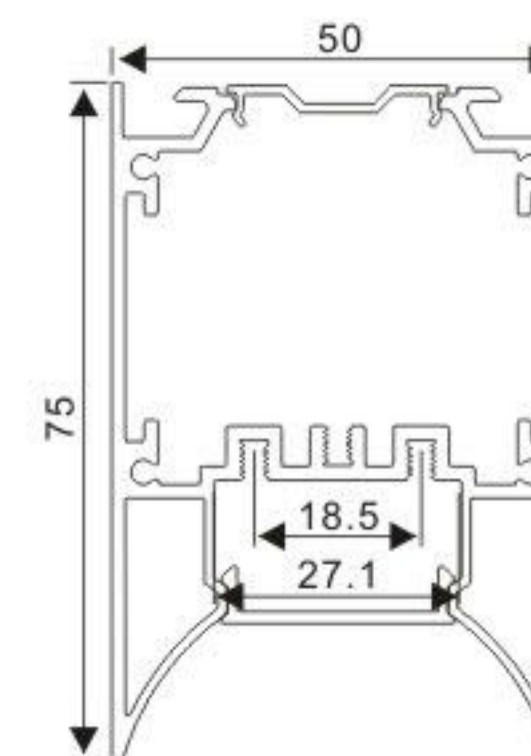

PMMA opal matte cover
PMMA semi-clear cover
PC diffused cover

Aluminium End Cap
without hole

Stainless Clip

LED Module:2835 LED
28W/1.2M

LED Driver

Steel wire

BT15023

Aluminium profile

PC Frosted cover

Aluminium End Cap without hole

Aluminium cover for driver

LED Module: 2835 LED
84W/1.2M

LED Driver

Steel wire

LED Module: Rigid Board

	LM2835R56024P14 	LM2835R56051P21 	LM2835R56068P27 	LM5730R56024P17 
Size	560*24*5mm	560*51.5*5mm	560*68.5*5mm	560*24*5mm
Power	14W	21W	27W	17.5W
Light Output	1980lm	2950lm	3900lm	2275lm
CRI	>80	>80	>80	>80
Color temperature	3000k/4200k/6000k	3000k/4200k/6000k	3000k/4200k/6000k	3000k/4200k/6000k

LED Module: Flexible PCB

	LM2835F500012P14 	LM2835F250024P28 	LM2835F250051P34 
Size	5000*12* 1.2mm	2500*24*1.2mm	2500*51.5*1.2mm
Power/meter	14W	28W	34W
Light Output/meter	1190lm	2380lm	2890lm
CRI	>80	>80	>80
Color temperature	3000k/4200k/6000k	3000k/4200k/6000k	3000k/4200k/6000k
Voltage input	DC24V	DC24V	DC24V
Cutting unit	100mm	100mm	100mm