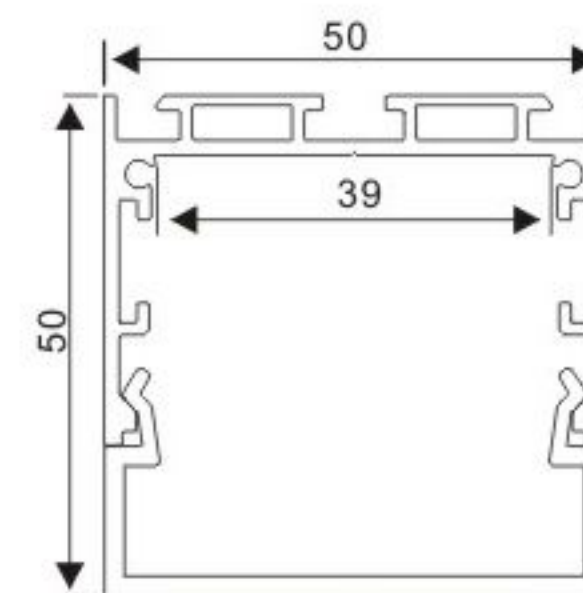

Connector IL

BT046-RD

PC Frosted cover

Aluminium end cap

BT047-R1

BT047-R1D

PC diffused cover

Aluminium End Cap without hole