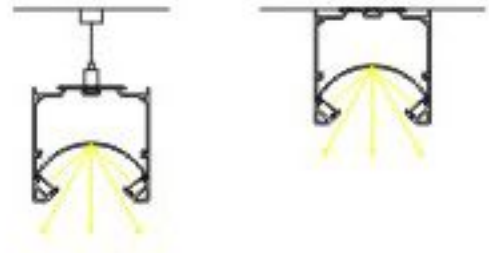

Aluminium profile

PMMA opal matte cover
PMMA semi-clear cover
PC diffused cover

Stainless Clip

Aluminium end cap

LED strip: 5730 LED
60LEDs/M, 30W/M

LED Driver

Steel wire

Aluminium profile