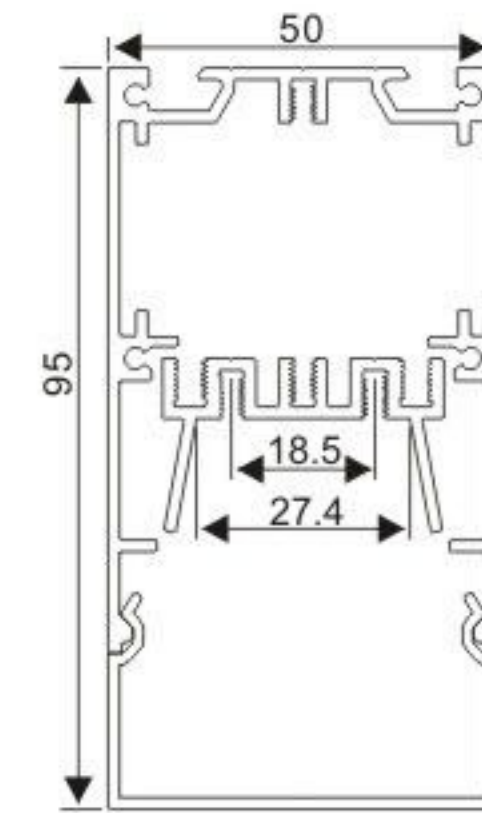

Connector IL

BT3875-D

PC Frosted cover

Aluminium end cap

BT5075-R

BT5075-RD

PC Frosted cover

Aluminium End Cap without hole