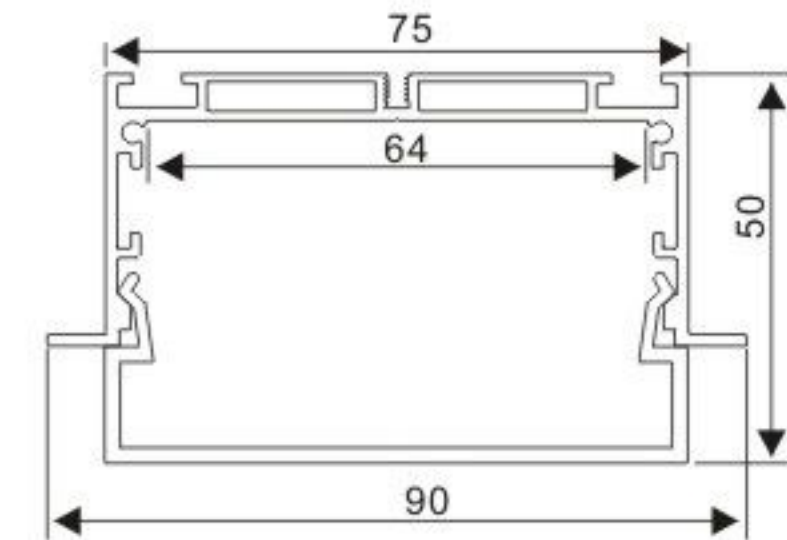

Connector IL

BT046-RD

PC Frosted cover

Aluminium end cap

BT047-R1

BT047-R1D

PC diffused cover

Aluminium End Cap without hole