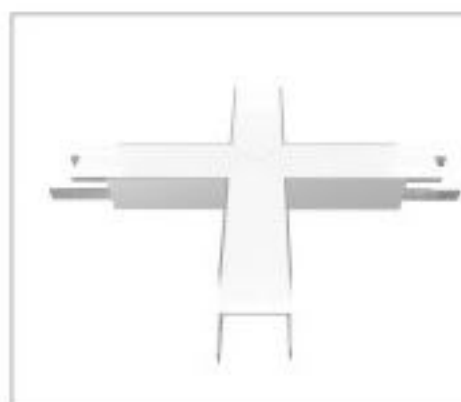

Steel wire

Connector T

Connector L

Connector X

Connector IL

Aluminium End Cap
without hole

Stainless Clip

BT045-R