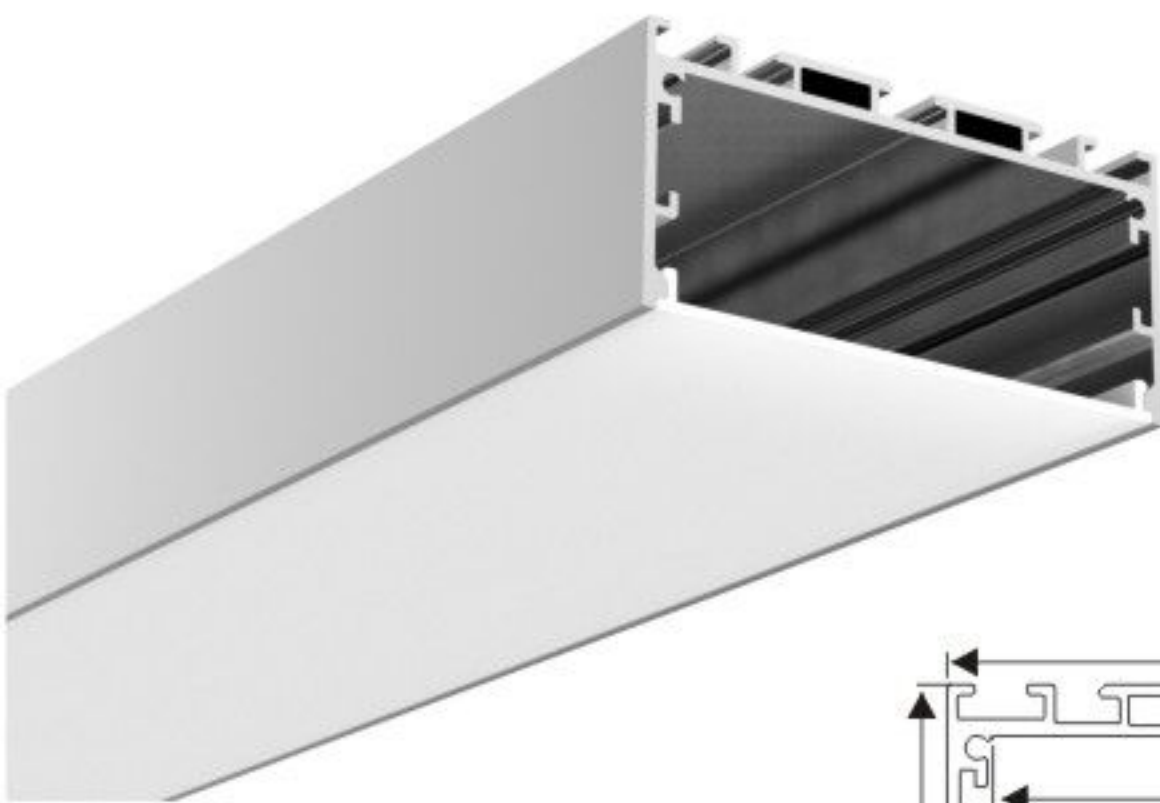

Connector X

Connector IL

BT048-R1

PC diffused cover

Aluminium End Cap without hole

Aluminium profile

LED strip:5730 LED
60LEDs/M,30W/M

LED Driver

Stainless Clip

Steel wire

Connector T

Connector L

Connector X

Connector IL

BT048-R1D

PC Frosted cover