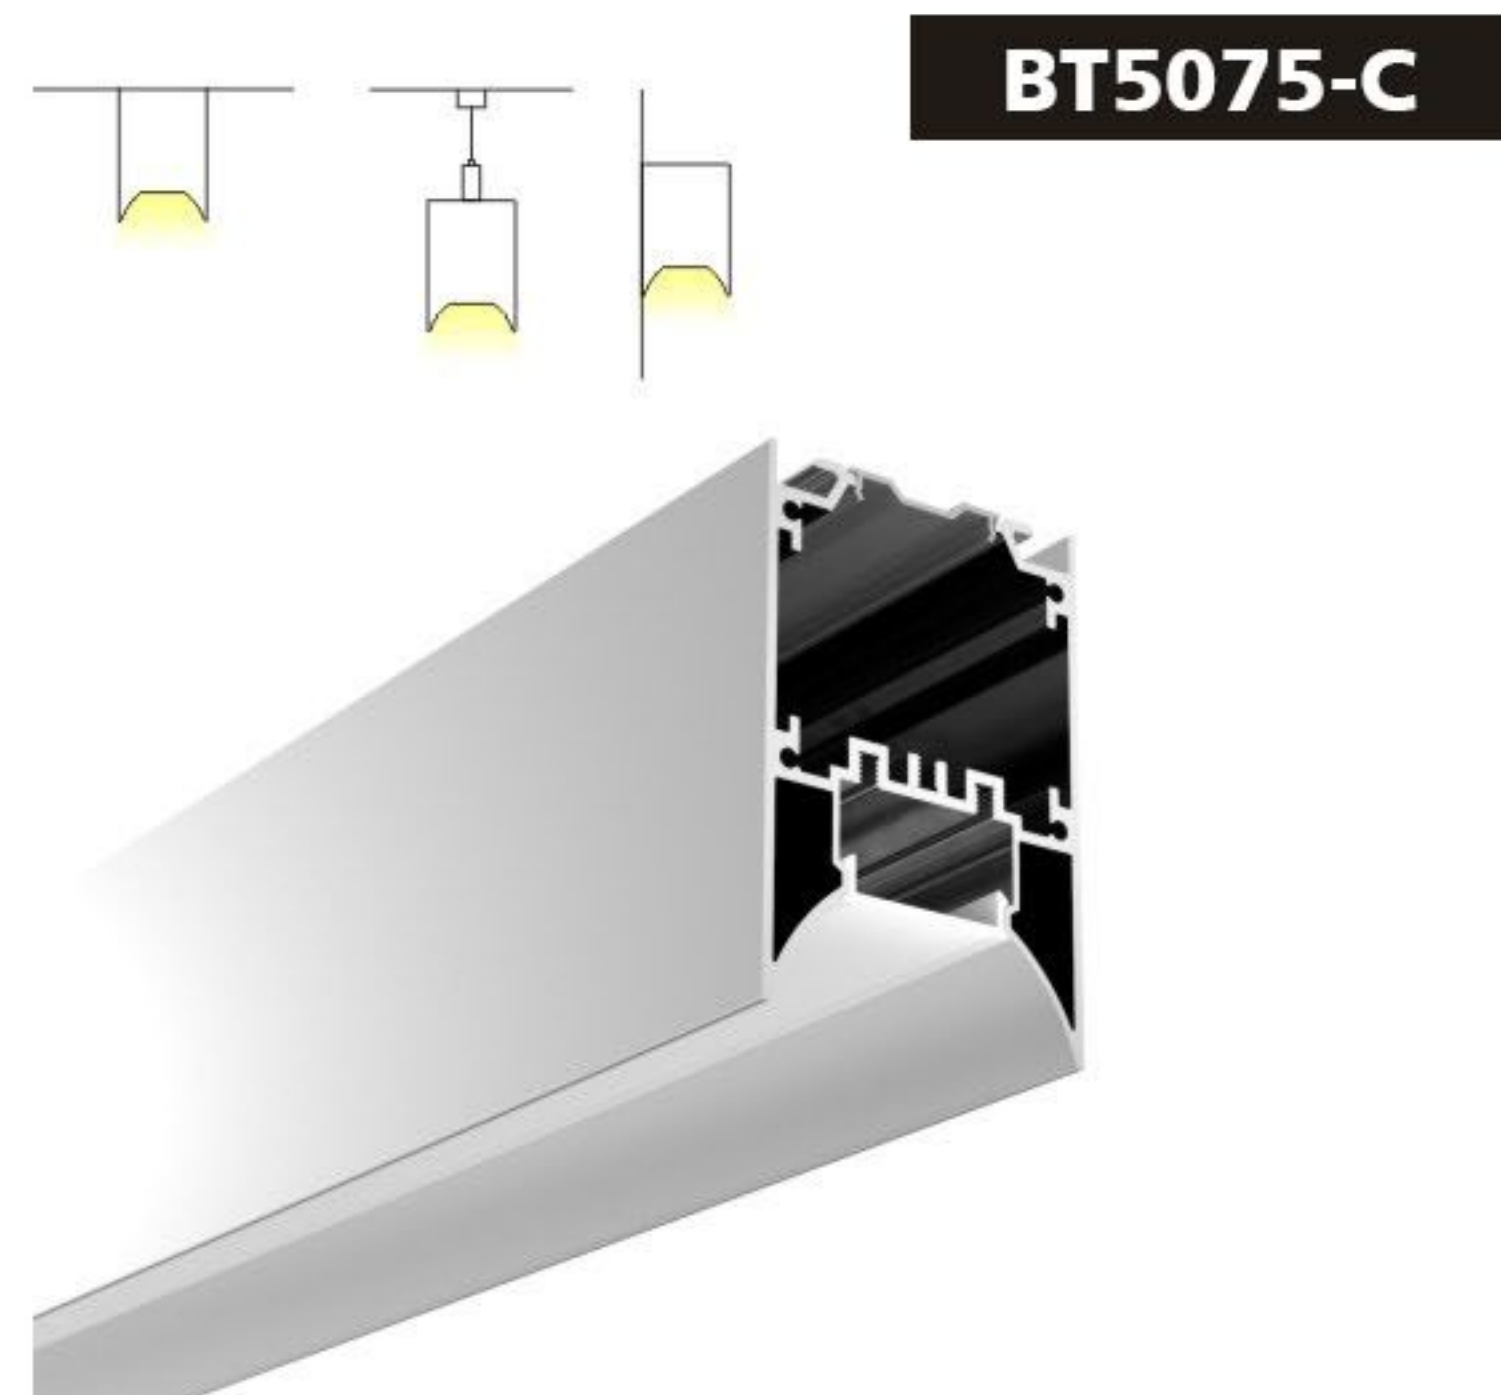

Aluminium profile

PMMA opal matte cover
PMMA semi-clear cover
PC diffused cover

Stainless Clip

Aluminium end cap

LED strip: 5730 LED
60LEDs/M, 30W/M

LED Driver

Steel wire

Aluminium profile