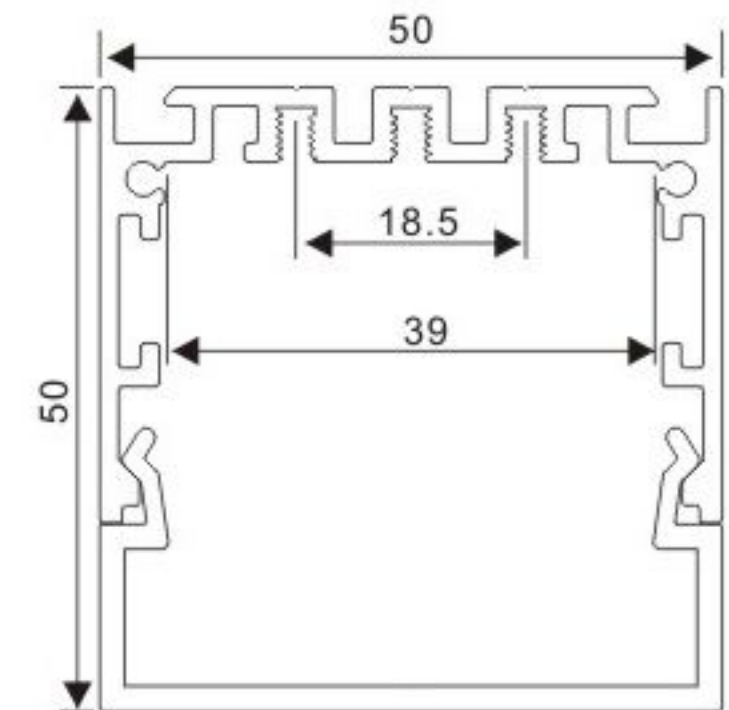

Connector L

Connector X

Connector IL

BT6535-D

PC Frosted cover

Alumminium end cap

BT9035

BT9035-D