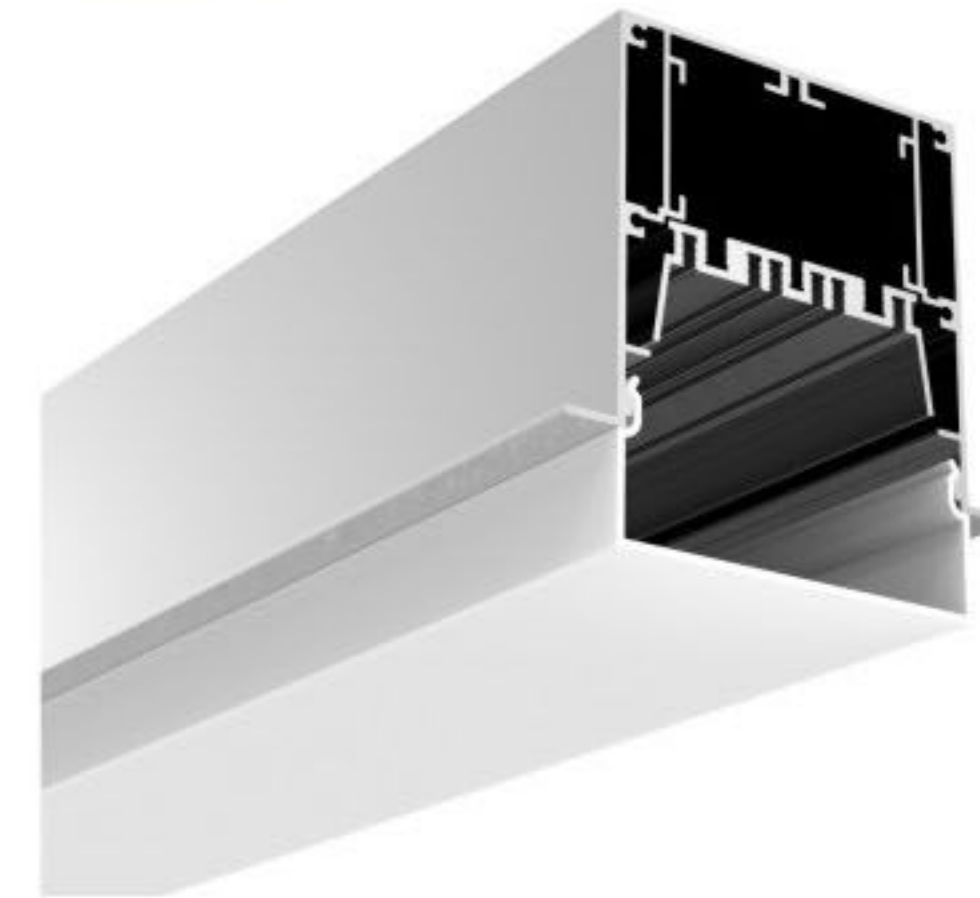

Internal Clip

Connector T

Connector L

Connector X

Connector IL

BT9575-RD

PC Frosted cover

Alumminium end cap