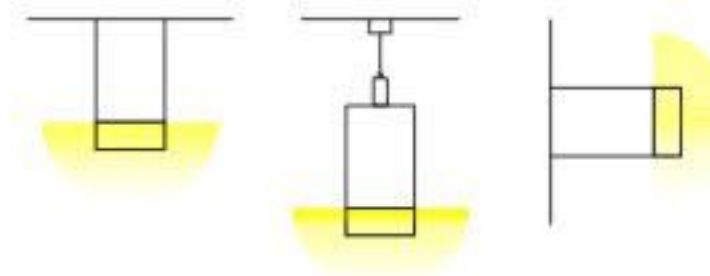

Connector IL

BT3875-D

PC Frosted cover

Aluminium end cap

BT5075-R

BT5075-RD

PC Frosted cover

Aluminium End Cap without hole