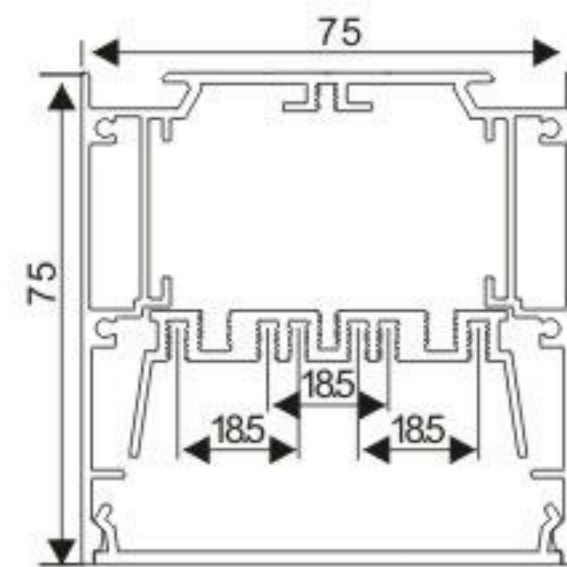

Connector T

Connector L

Connector X

Connector IL

BT7575-R

PC Frosted cover

Aluminium End Cap without hole

Aluminium profile