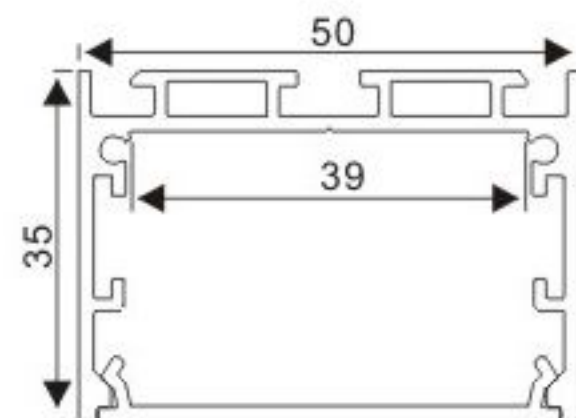

Stainless Clip

Connector T

Connector L

Connector X

Connector IL

BT046-R

PC diffused cover

Aluminium End Cap without hole