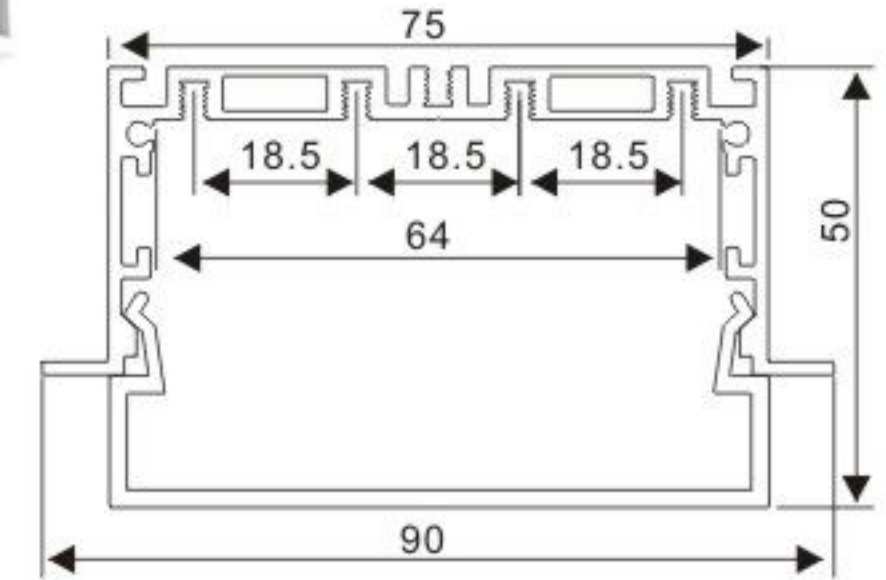

Connector L

Connector X

Connector IL

BT6535-D

PC Frosted cover

Alumminium end cap

BT9035

BT9035-D