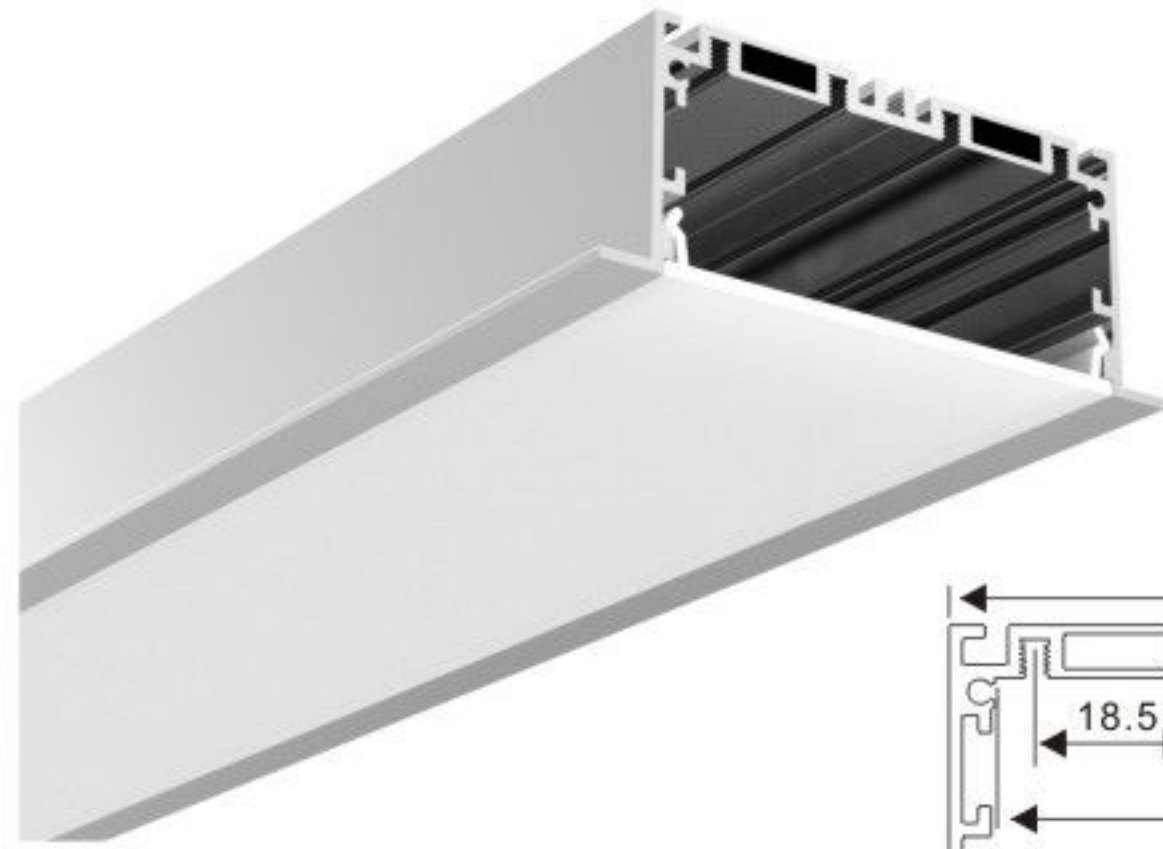

Connector L

Connector X

Connector IL

BT6535-D

PC Frosted cover

Alumminium end cap

BT9035

BT9035-D