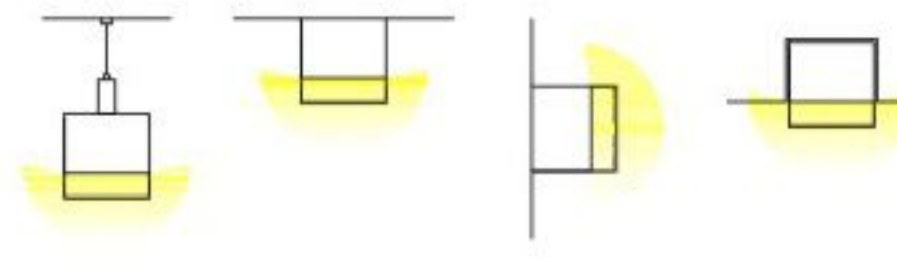

Connector T

Connector L