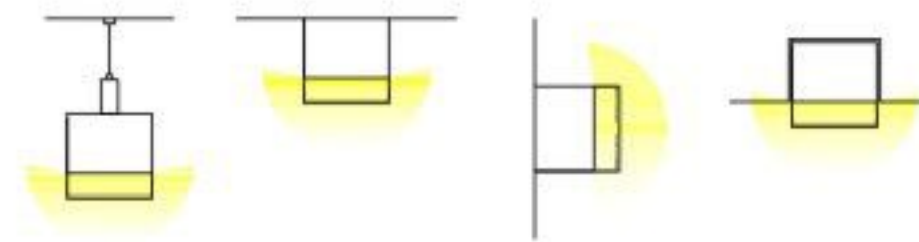

Stainless Clip

Steel wire

Connector T

Connector L

Connector X

Connector IL

BT048-R1D

PC Frosted cover