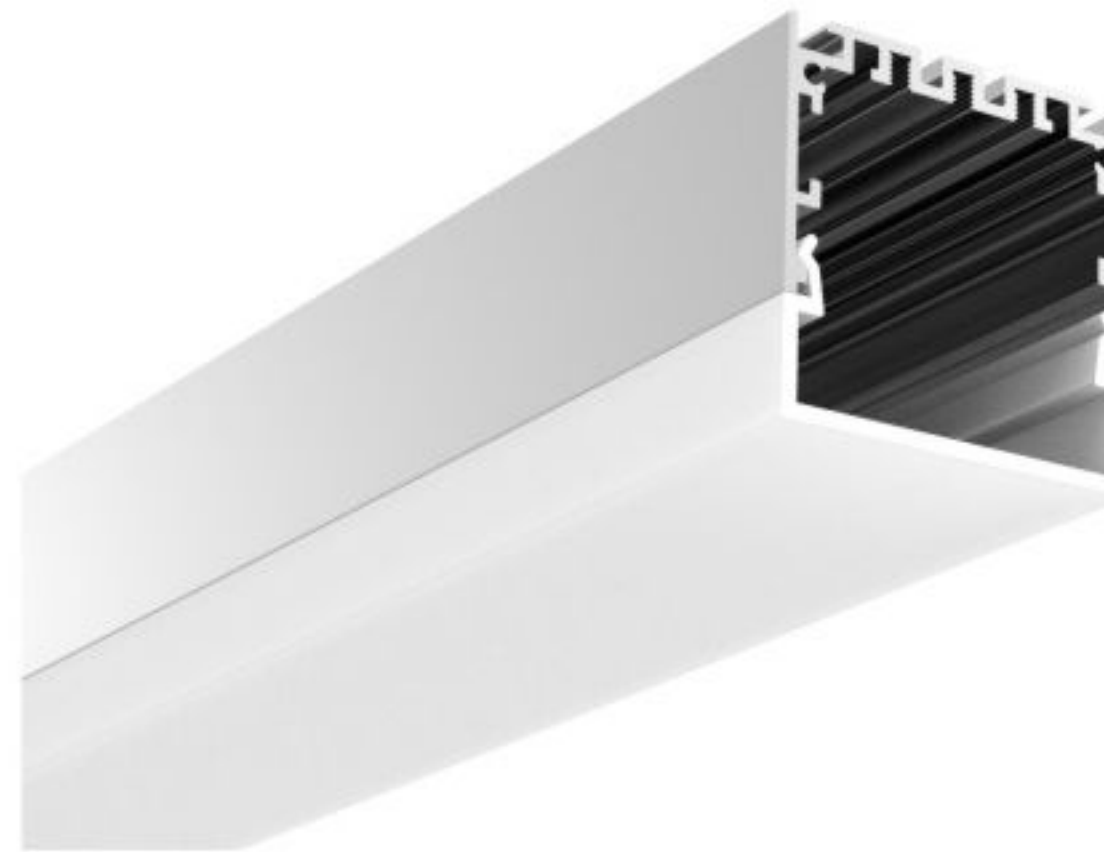

Connector L

Connector X

Connector IL

BT6535-D

PC Frosted cover

Alumminium end cap

BT9035

BT9035-D

PC diffused cover

Aluminium End Cap without hole

Aluminium profile

LED Module: 2835 LED 42W/1.2M

LED Driver

Stainless Clip

PC Frosted cover

Aluminium end cap