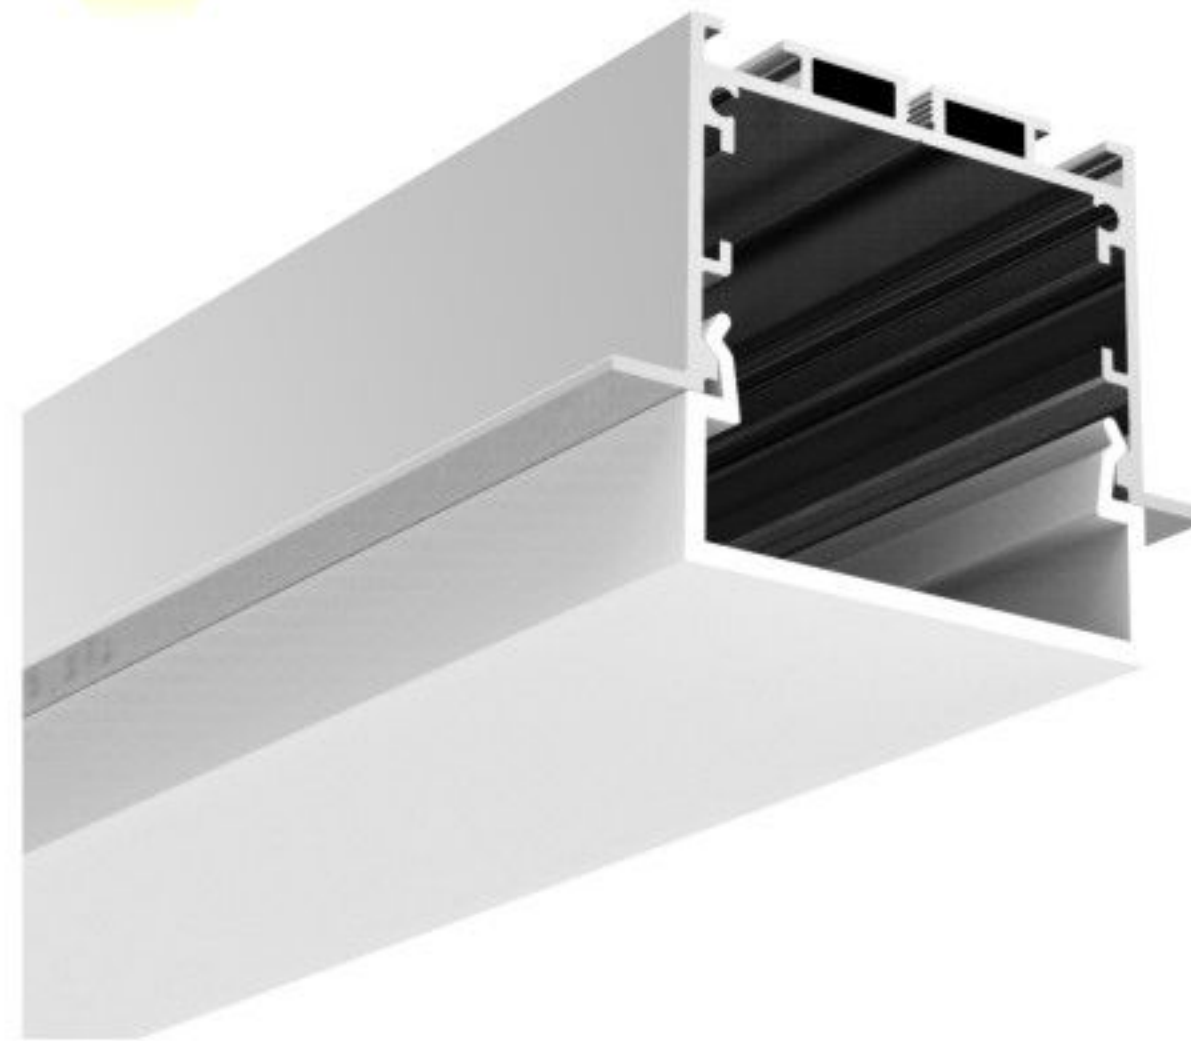

Steel wire

Connector T

Connector L

Connector X

Connector IL

Aluminium End Cap
without hole

Stainless Clip

BT045-R

BT045-RD

PC diffused cover

Aluminium End Cap without hole

PC Frosted cover

Aluminium end cap

Aluminium profile

LED strip: 5730 LED 60LEDs/M, 30W/M

LED Driver