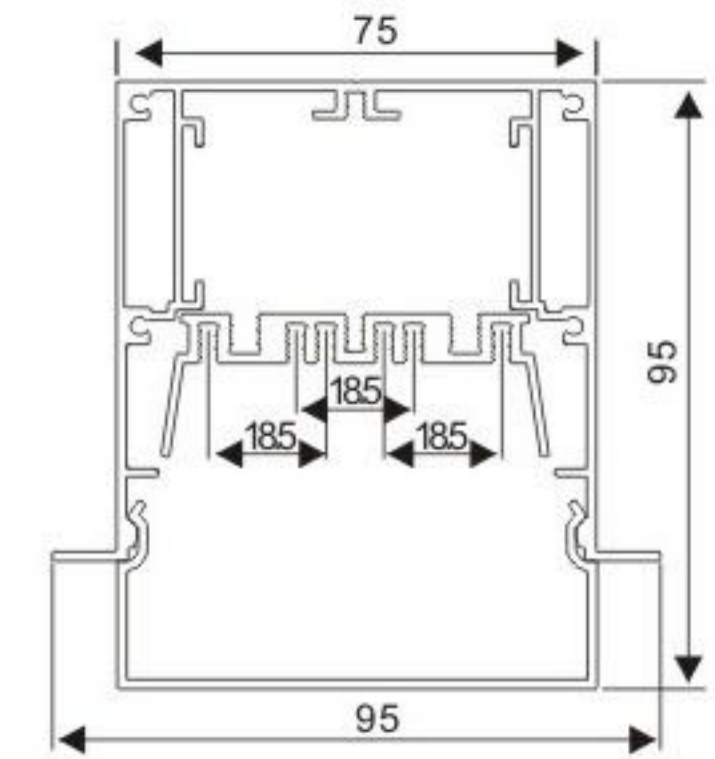

Internal Clip

Connector T

Connector L

Connector X

Connector IL

BT9575-RD

PC Frosted cover

Alumminium end cap