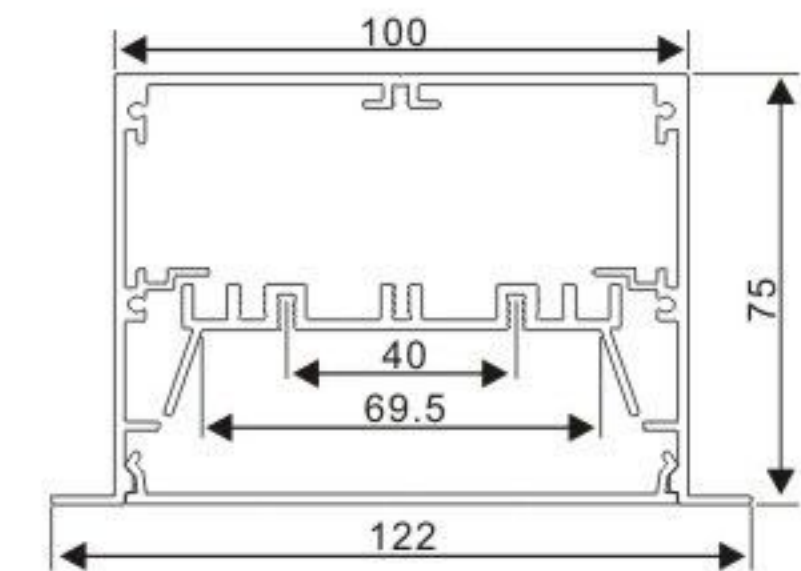

BT12575

Aluminium profile