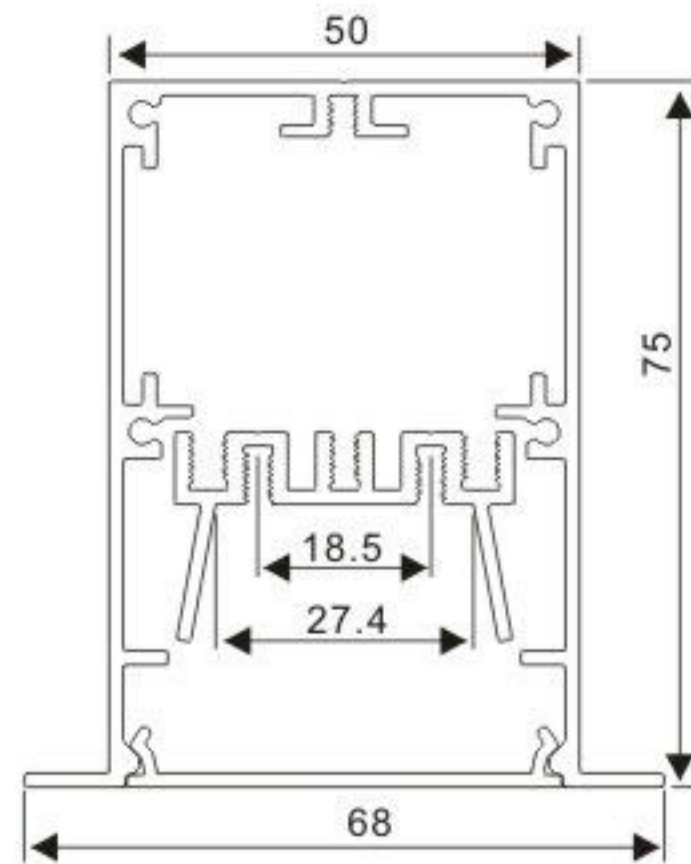

Steel wire

Recessed

BT6875

BT6875-D

PC Frosted cover

Aluminium End Cap without hole

PC Frosted cover

Aluminium end cap