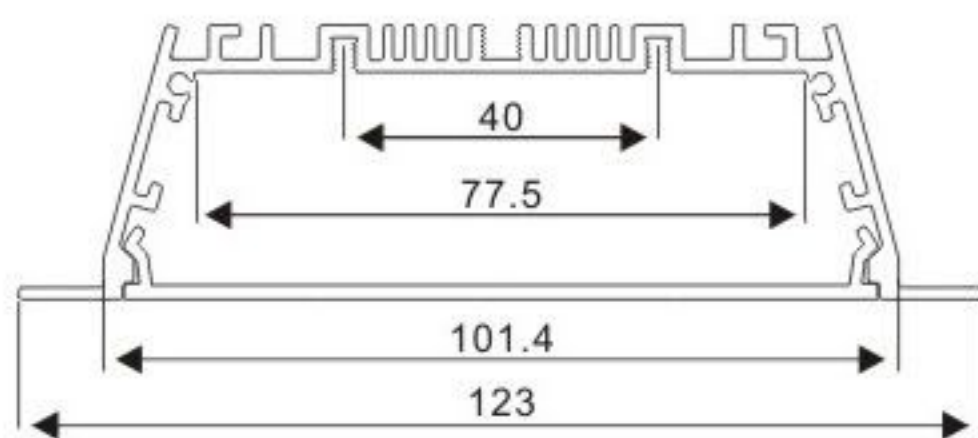

Connector X

Connector IL

Stainless Clip

Internal Clip

Steel wire

BT12335

Aluminium profile

PC Frosted cover