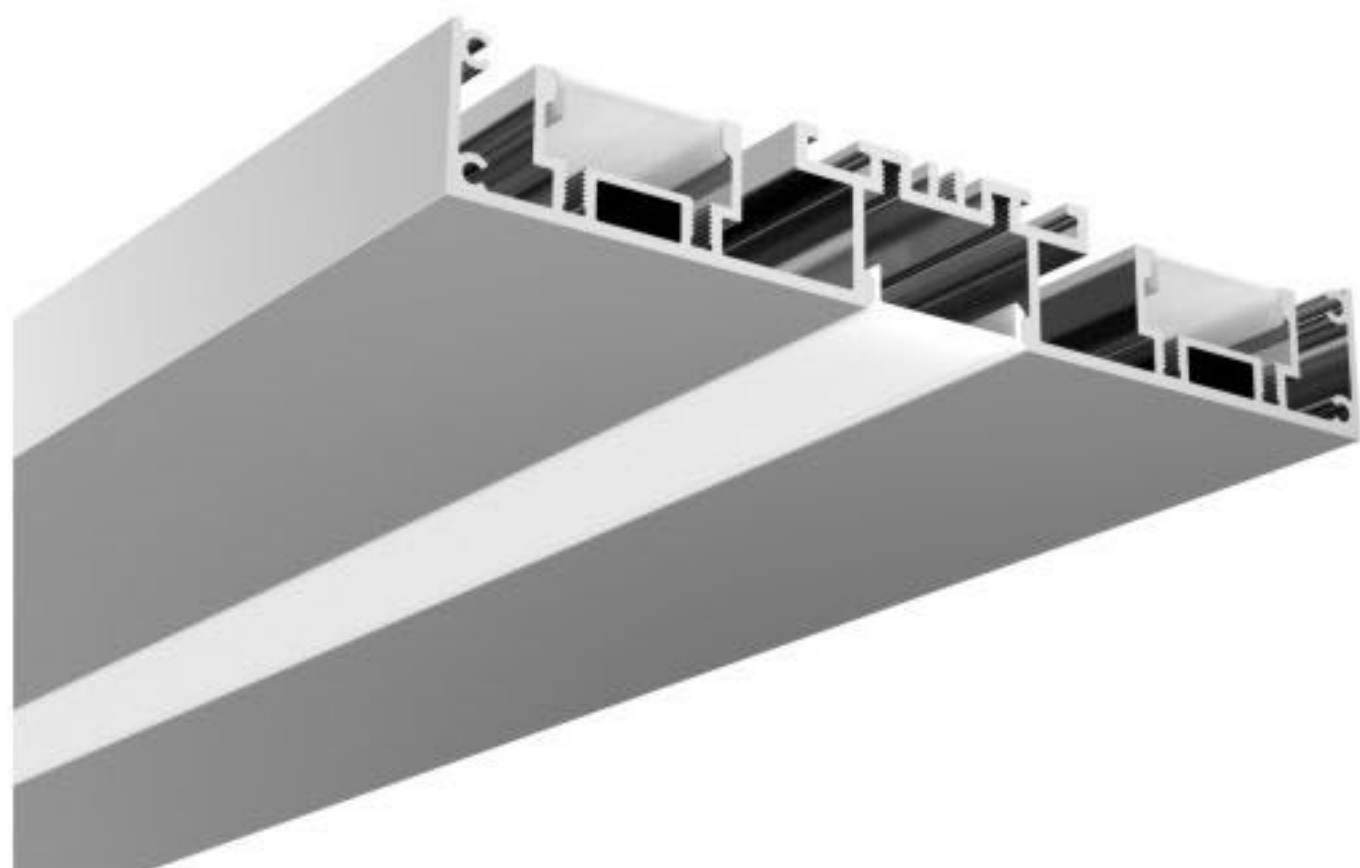

PMMA opal matte cover
PMMA semi-clear cover
PC diffused cover

Aluminium End Cap
without hole

Stainless Clip

LED Module:2835 LED
28W/1.2M

LED Driver

Steel wire

BT15023

Aluminium profile