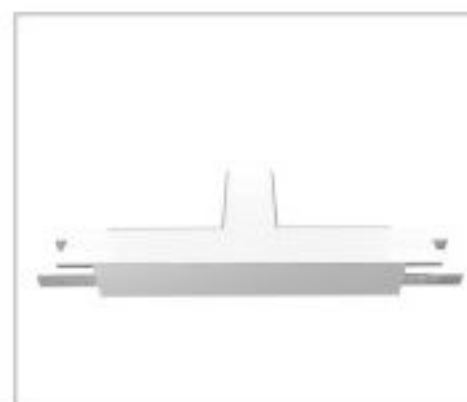

Connector X

Connector IL

Aluminium End Cap
without hole

BT018-R3

Aluminium profile

PMMA opal matte cover
PMMA semi-clear cover
PC diffused cover

LED strip:5730 LED
60LEDs/M,30W/M

LED Driver

Steel wire

Connector T

Connector L

Connector X

Connector IL

Aluminium End Cap
without hole

Stainless Clip

BT045-R