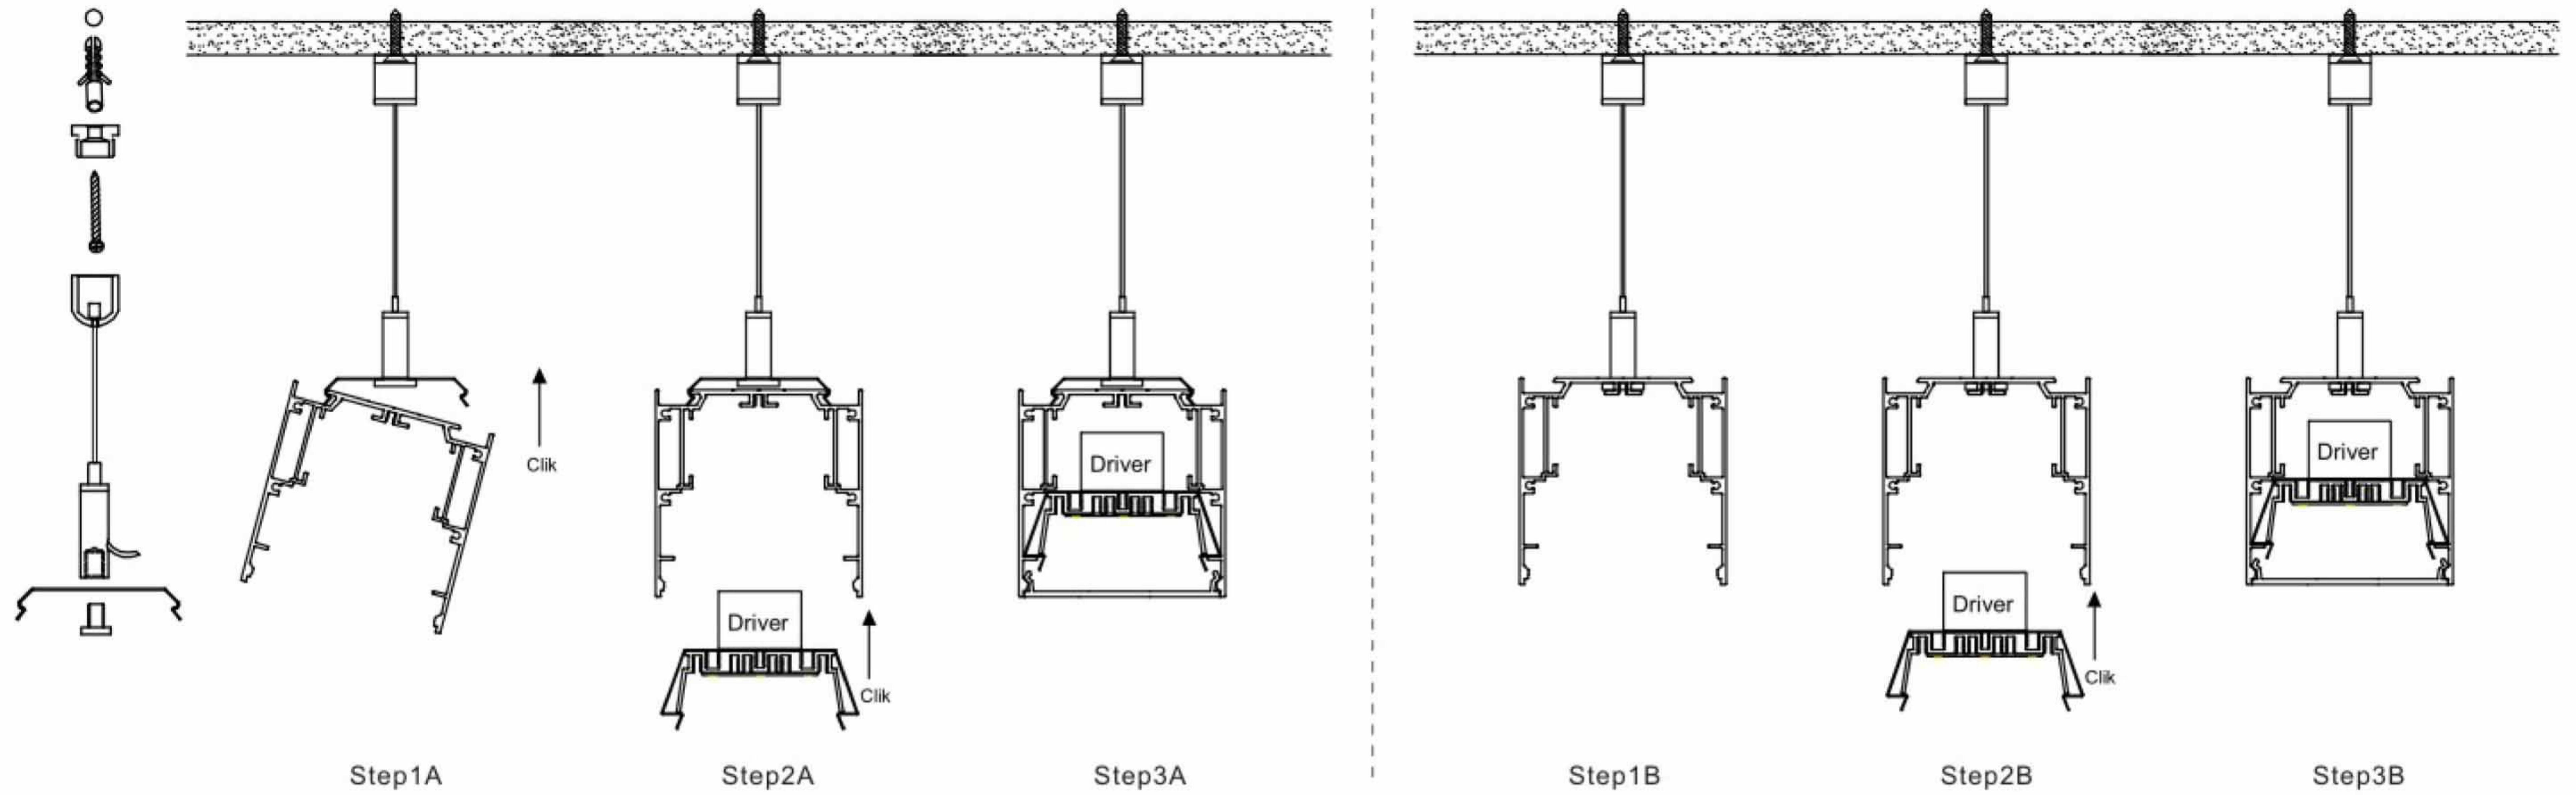

Connector L

Connector X

Connector IL

Pendent

Surface/Wall

BT3875

PC Frosted cover

Aluminium End Cap without hole