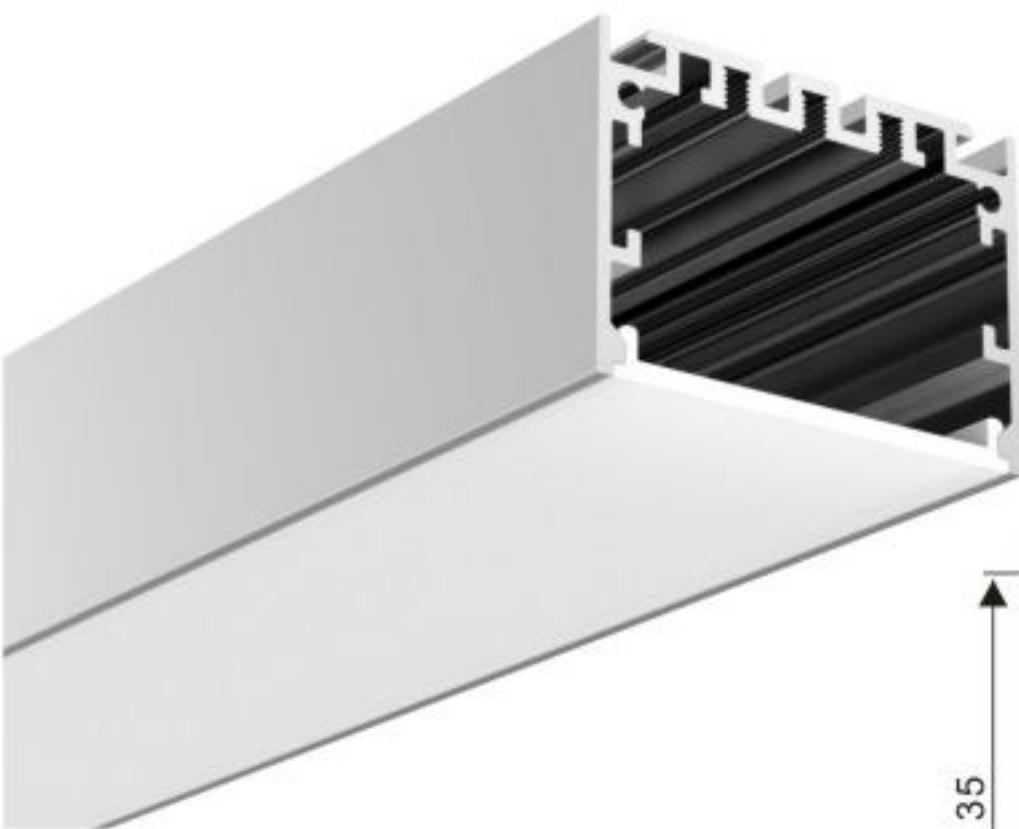

LED Module:2835 LED
28W/1.2M

LED Driver

Stainless Clip

Connector T

Connector L

Connector X

Connector IL

BT5035