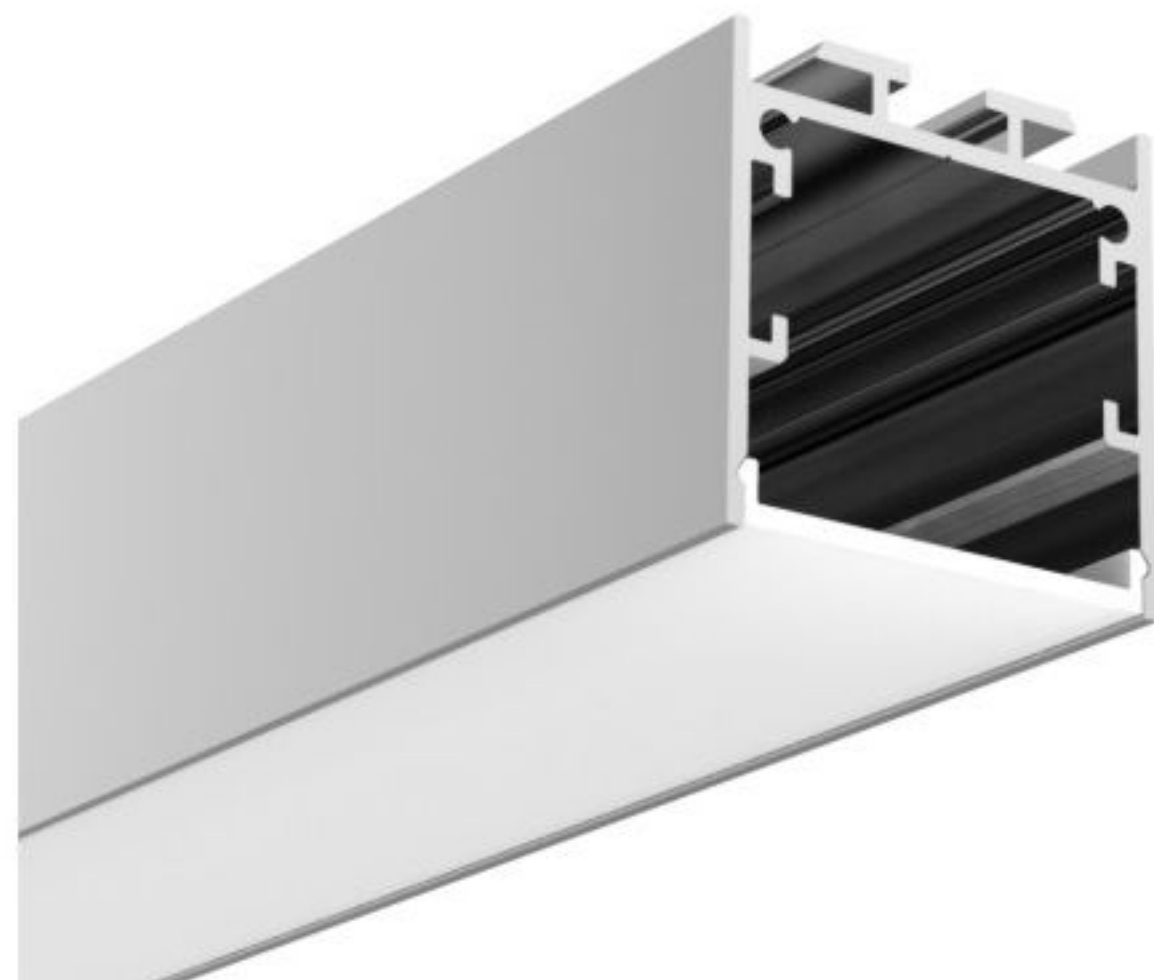

Connector X

Connector IL

Aluminium End Cap
without hole

BT018-R3

Aluminium profile

PMMA opal matte cover
PMMA semi-clear cover
PC diffused cover

LED strip:5730 LED
60LEDs/M,30W/M

LED Driver

Steel wire

Connector T

Connector L

Connector X

Connector IL

Aluminium End Cap
without hole

Stainless Clip

BT045-R