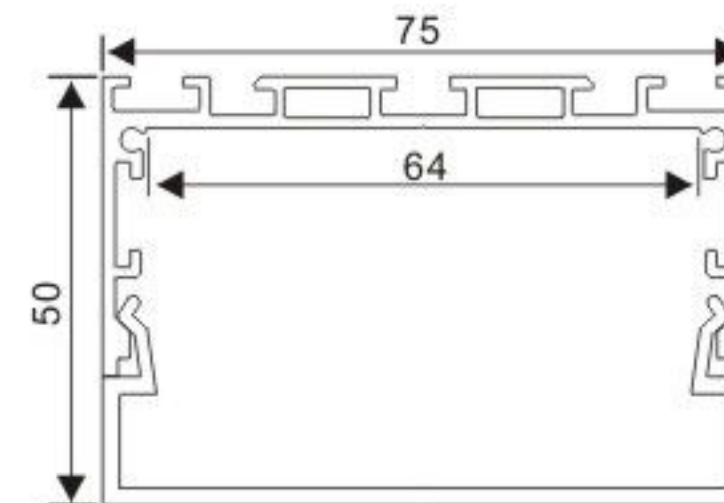

Stainless Clip

Steel wire

Connector T

Connector L

Connector X

Connector IL

BT048-R1D

PC Frosted cover