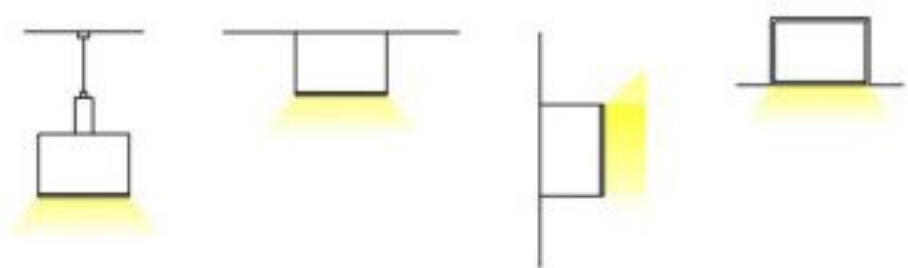

Stainless Clip

Connector T

Connector L

Connector X

Connector IL

BT046-R

PC diffused cover

Aluminium End Cap without hole