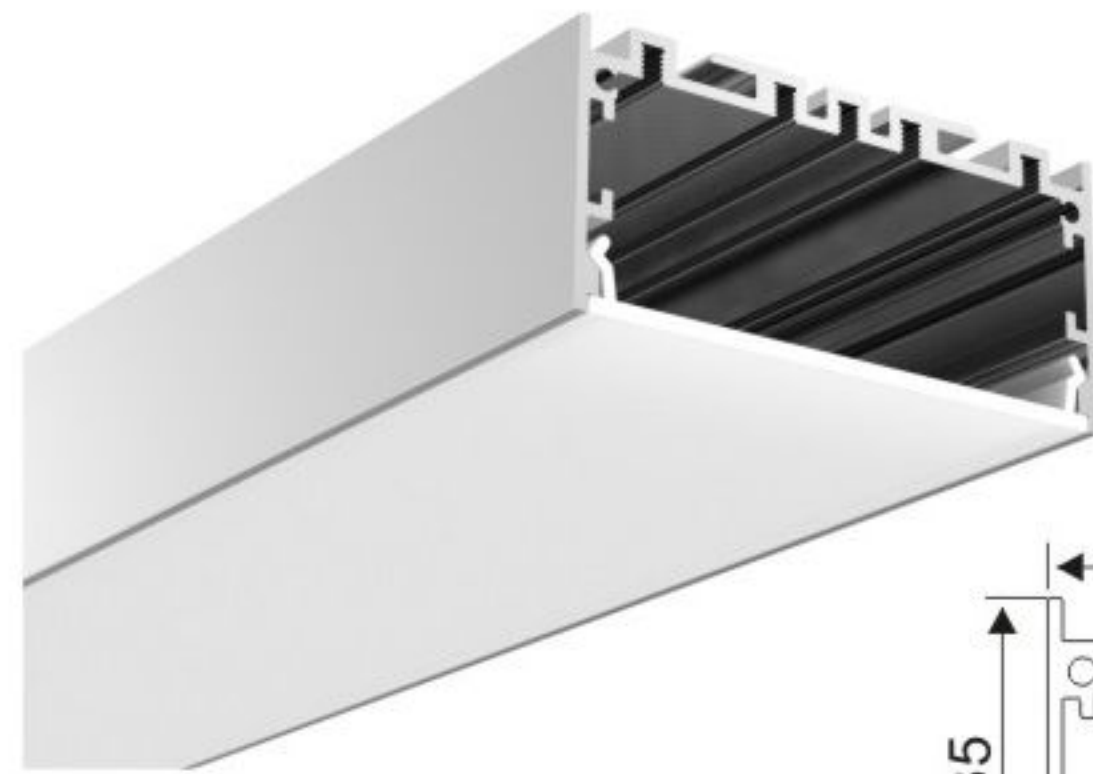

Connector T

Connector L

Connector X

Connector IL

BT7535

BT7535-D

PC diffused cover

Aluminium End Cap without hole