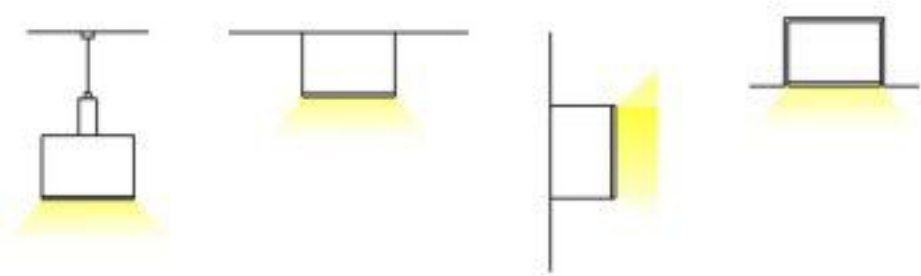

Connector X

Connector IL

BT048-R1

PC diffused cover

Aluminium End Cap without hole

Aluminium profile

LED strip:5730 LED
60LEDs/M,30W/M

LED Driver