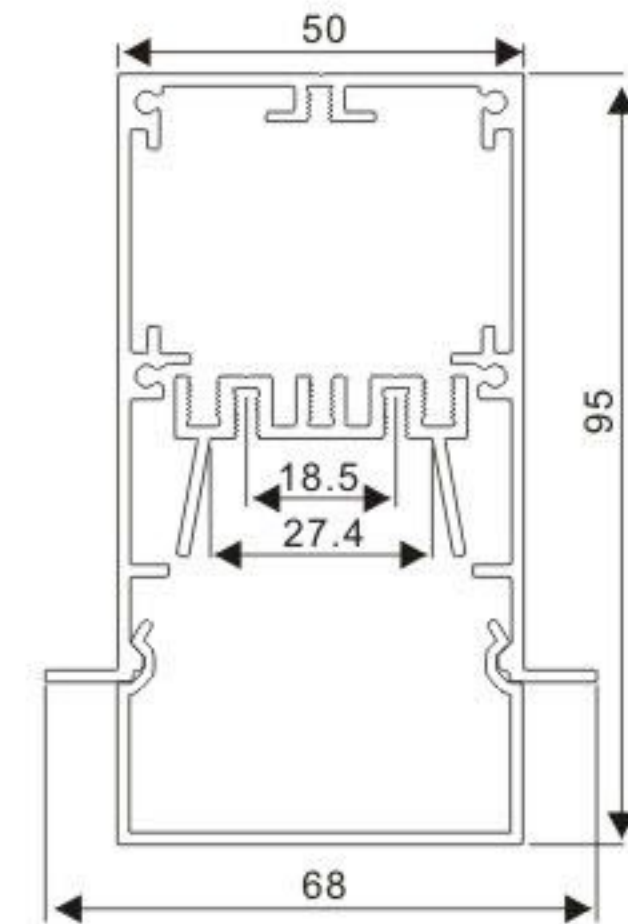

BT6875

BT6875-D