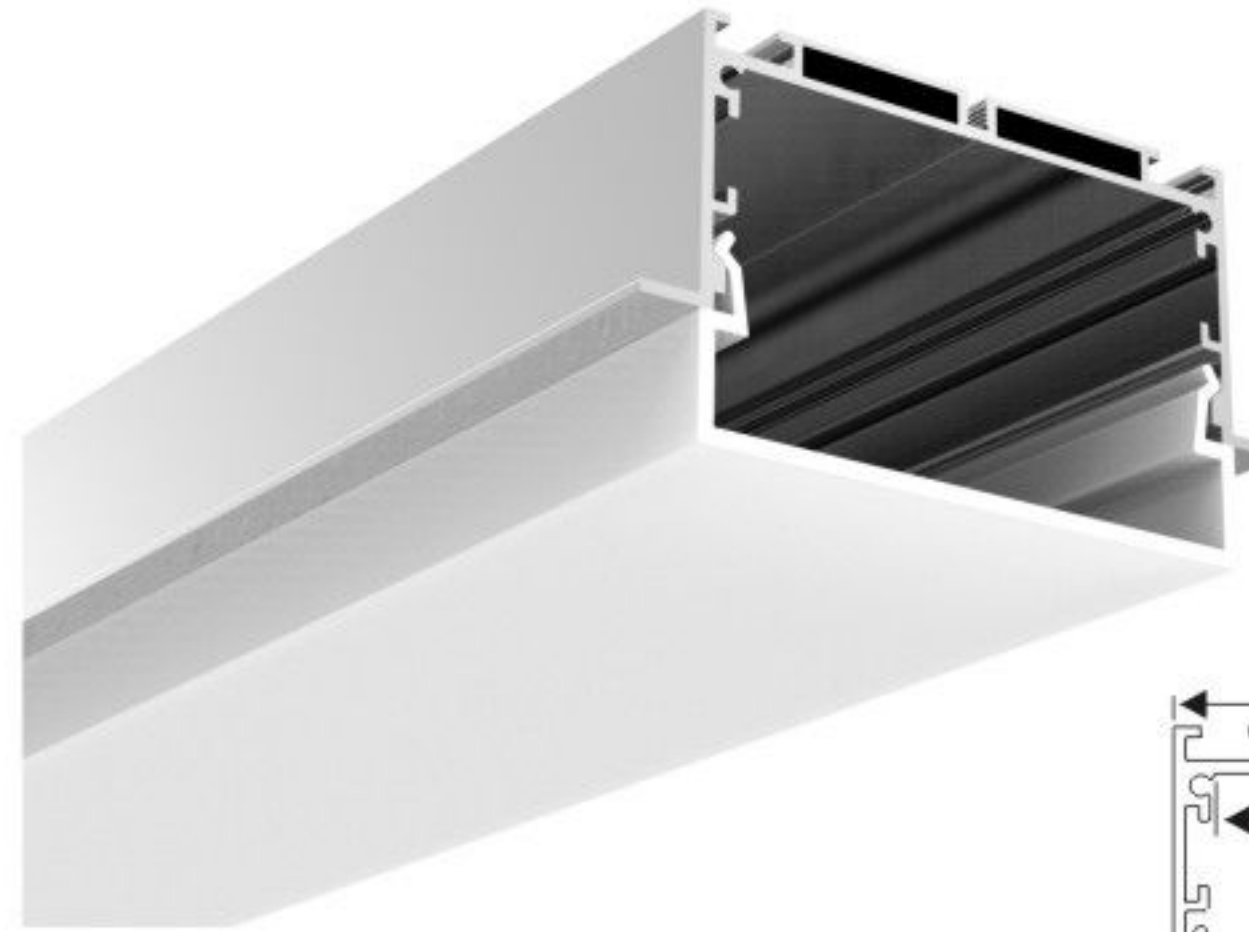

Connector IL

BT046-RD

PC Frosted cover

Aluminium end cap

BT047-R1

BT047-R1D

PC diffused cover

Aluminium End Cap without hole