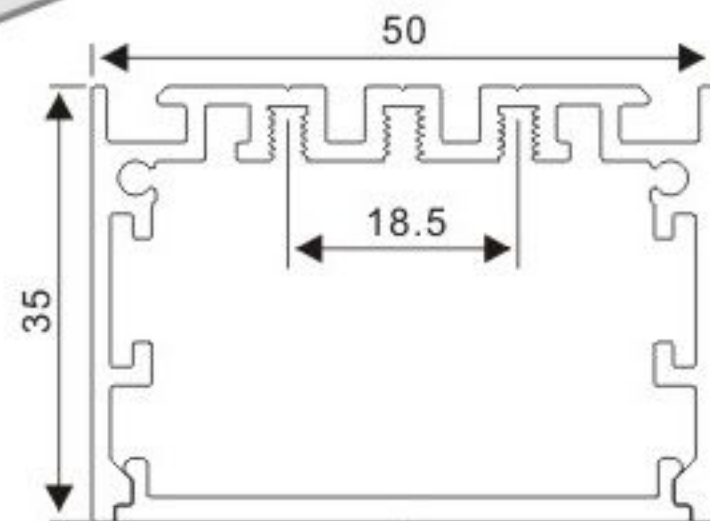

LED Module:2835 LED
28W/1.2M

LED Driver

Stainless Clip

Connector T

Connector L

Connector X

Connector IL

BT5035