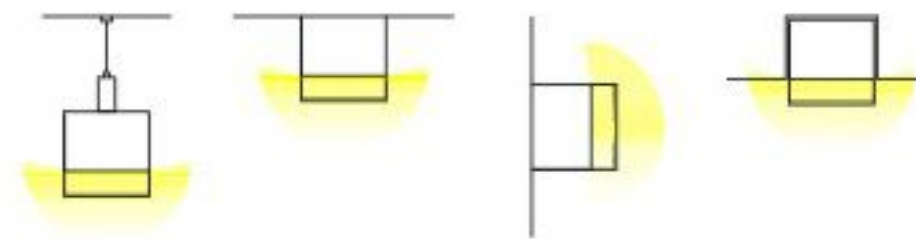

Connector T

Connector L